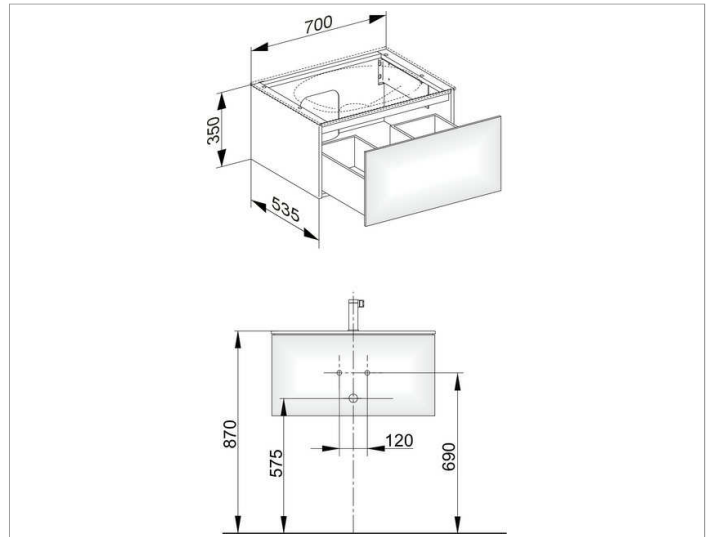

Edition 11

31341XX0000 Vanity unit

PRODUCT

DRAWING

PRODUCT ATTRIBUTES

compatible with ceramic washbasin Article No. 31140
and Varicor washbasin to measure
1 drawer front with push-to-open mechanism
incl. odour trap made of plastic 1 1/4 x 32

SURFACE

37, 38, 39

DIMENSION

700 x 350 x 535 mm

NOTE

When ordering please ensure to replace XX, YY, ZZ or WW with appropriate number for the chosen carcass and front finish combinations