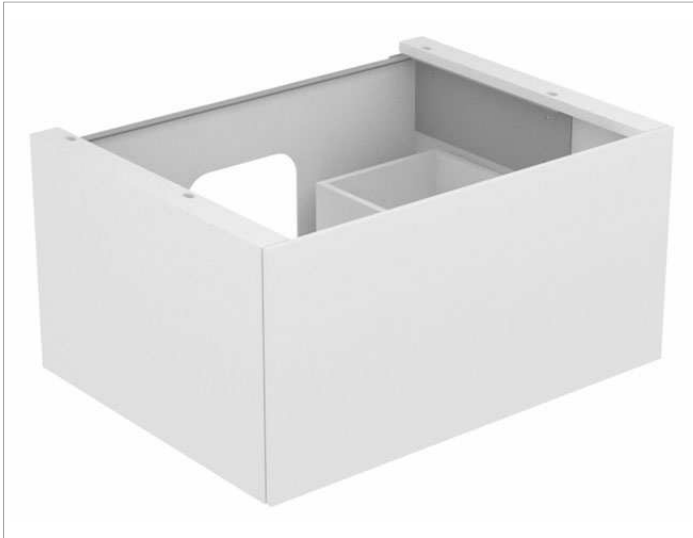

Edition 11

31341XX0000 Vanity unit

PRODUCT

DRAWING

PRODUCT ATTRIBUTES

compatible with ceramic washbasin Article No. 31140
and Varicor washbasin to measure
1 drawer front with push-to-open mechanism
incl. odour trap made of plastic 1 1/4 x 32

SURFACE

37, 38, 39

DIMENSION

700 x 350 x 535 mm

NOTE

When ordering please ensure to replace XX, YY, ZZ or WW with appropriate number for the chosen carcass and front finish combinations