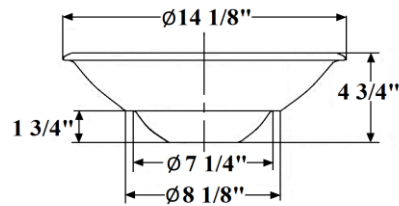

0409 – White Vitreous China Vessel Bowl

Cutout Size = 8" ϕ

Part #

01

Description

Bowl

Technical Information

- Vitreous China.
- Grid Strainer not included. Order separately, **(4520)** Grid Strainer.
- Fits Fireclay Countertop, **(5831)**.
- Available in Moustier Polychrome **(01)**, Moustier Bleu **(02)**, Moustier Rose **(03)**, Vieux Rouen **(04)**, Sceau Rose **(05)**, Sceau Bleu **(06)**, Berain Rose **(07)**, Berain Vert **(08)**, Berain Bleu **(09)**, Romantique **(10)**, Rouen Marly **(11)**, White **(20)** and Avesnes **(21)**.
- Please See Cleaning Instructions: <http://herbeau.com/CleaningAll.pdf> For Finish Care and Maintenance Information.

Herbeau[®]
L'Art du Sanitaire depuis 1857

0409 - White Vitreous China Vessel Bowl

Cutout Size = 8" ϕ