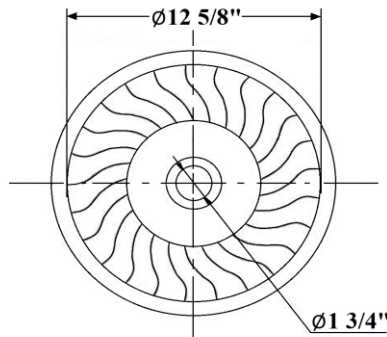

0409 – White Vitreous China Vessel Bowl

Cutout Size = 8" ϕ

Part #

01

Description

Bowl

Technical Information

- Vitreous China.
- Grid Strainer not included. Order separately, **(4520)** Grid Strainer.
- Fits Fireclay Countertop, **(5831)**.
- Available in Moustier Polychrome **(01)**, Moustier Bleu **(02)**, Moustier Rose **(03)**, Vieux Rouen **(04)**, Sceau Rose **(05)**, Sceau Bleu **(06)**, Berain Rose **(07)**, Berain Vert **(08)**, Berain Bleu **(09)**, Romantique **(10)**, Rouen Marly **(11)**, White **(20)** and Avesnes **(21)**.
- Please See Cleaning Instructions: <http://herbeau.com/CleaningAll.pdf> For Finish Care and Maintenance Information.

Herbeau[®]
L'Art du Sanitaire depuis 1857

0409 - White Vitreous China Vessel Bowl

Cutout Size = 8" ϕ