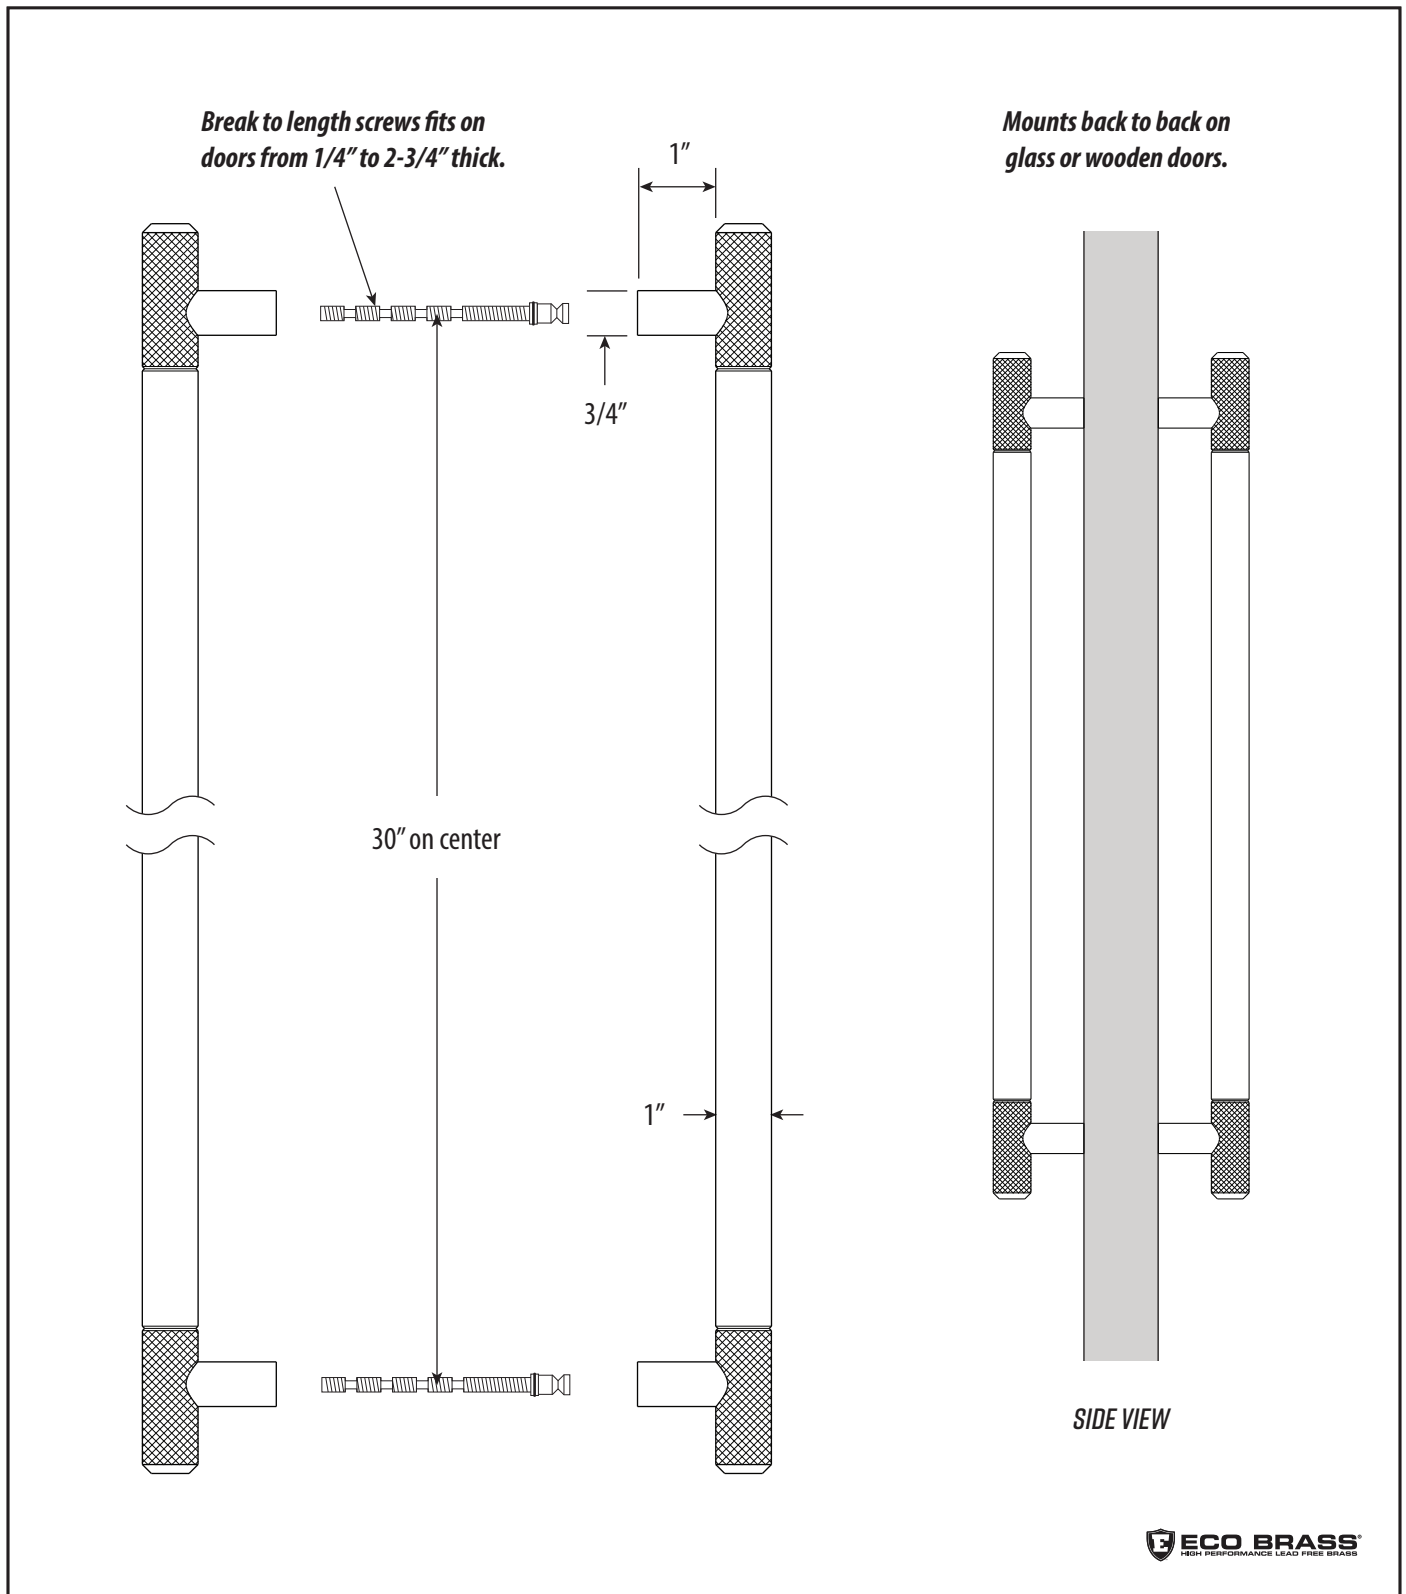

MODERN INDUSTRIAL 30" DOOR PULLS / 2 PULLS BACK TO BACK

HMP-3000B

DIMENSIONS MAY VARY AND ARE SUBJECT TO CHANGE. NO RESPONSIBILITY IS ASSUMED FOR USE OF SUPERCEDED OR VOIDED DATA