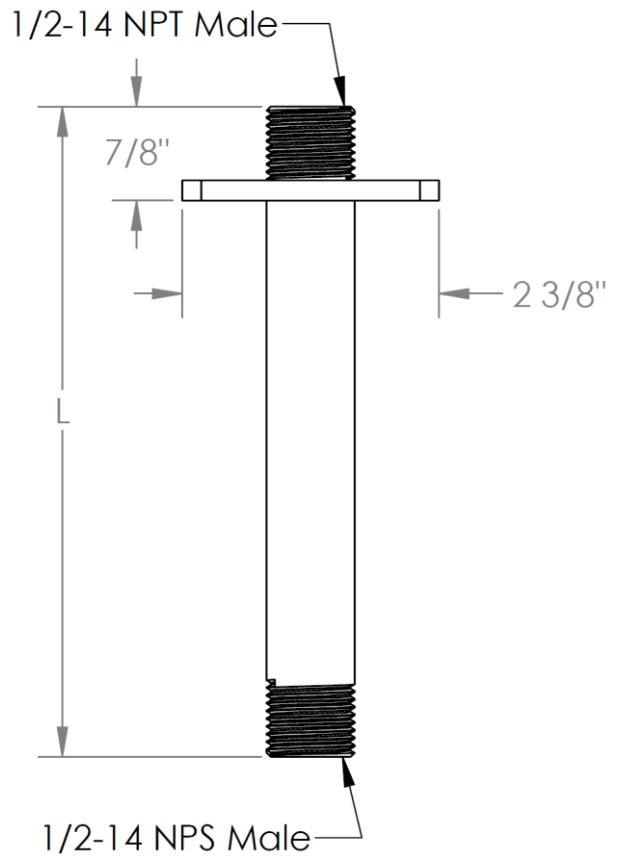

### SS-60\_HLAF

Ceiling Mounted Shower Arm with Rounded Flange

Connection Types: 1/2" NPT Male Supply x 1/2" NPS Male

MODEL NO.	DIMENSION L
SS-603HLAF	6"
SS-604HLAF	12"
SS-605HLAF	18"
SS-606HLAF	24"
SS-607HLAF	30"

Meets the applicable requirements of ASME A112.18.1-2005/CSA B125.1-05, entitled "Plumbing Supply Fittings"

**WATERMARK DESIGNS 4/18/2019**

350 Dewitt Ave Brooklyn NY 11207 USA T 718 257 2800 F 718 257 2144 info@watermark-designs.com