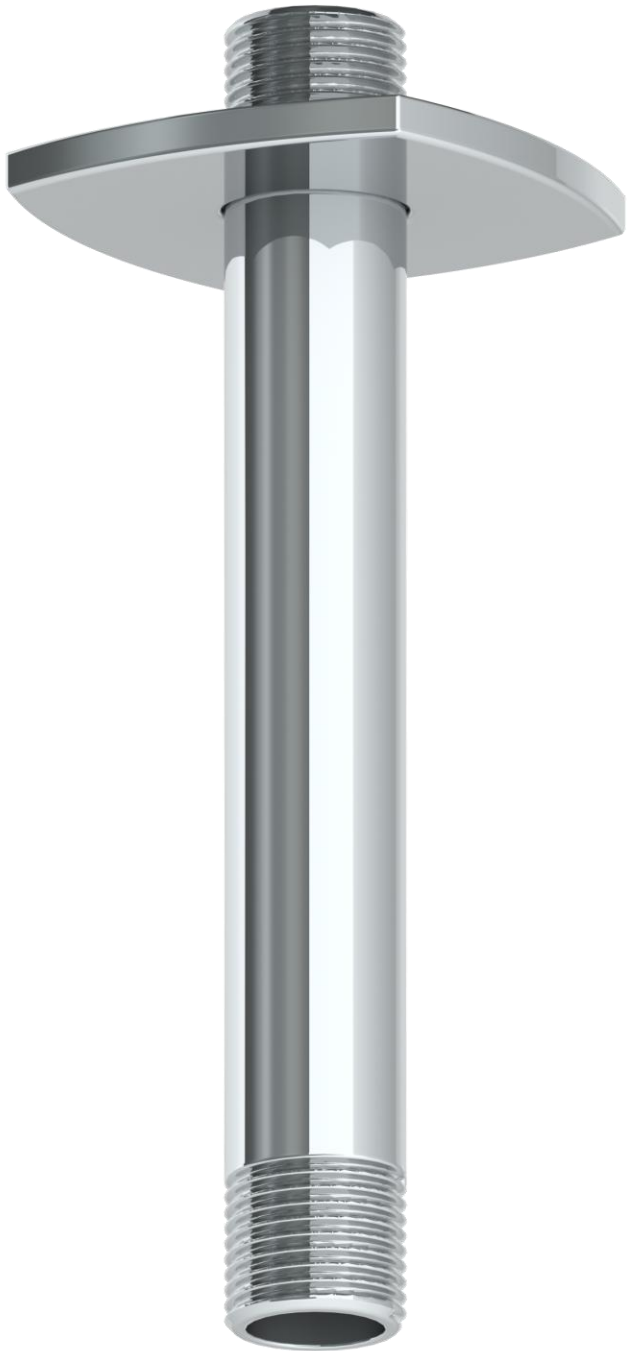

### SS-60\_HLAF

Ceiling Mounted Shower Arm with Rounded Flange

Connection Types: 1/2" NPT Male Supply x 1/2" NPS Male

MODEL NO.	DIMENSION L
SS-603HLAF	6"
SS-604HLAF	12"
SS-605HLAF	18"
SS-606HLAF	24"
SS-607HLAF	30"

Meets the applicable requirements of ASME A112.18.1-2005/CSA B125.1-05, entitled "Plumbing Supply Fittings"

**WATERMARK DESIGNS 4/18/2019**

350 Dewitt Ave Brooklyn NY 11207 USA T 718 257 2800 F 718 257 2144 info@watermark-designs.com