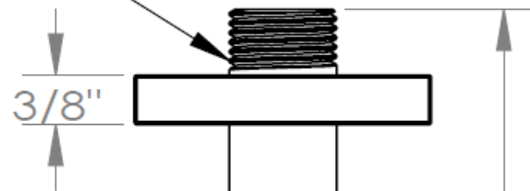

SS-605AFSQ

18" Ceiling Arm with Flange

□ 2 1/4"

1/2-14 NPT Male

3/8"

7/8"

18"

1/2-14 NPT Male