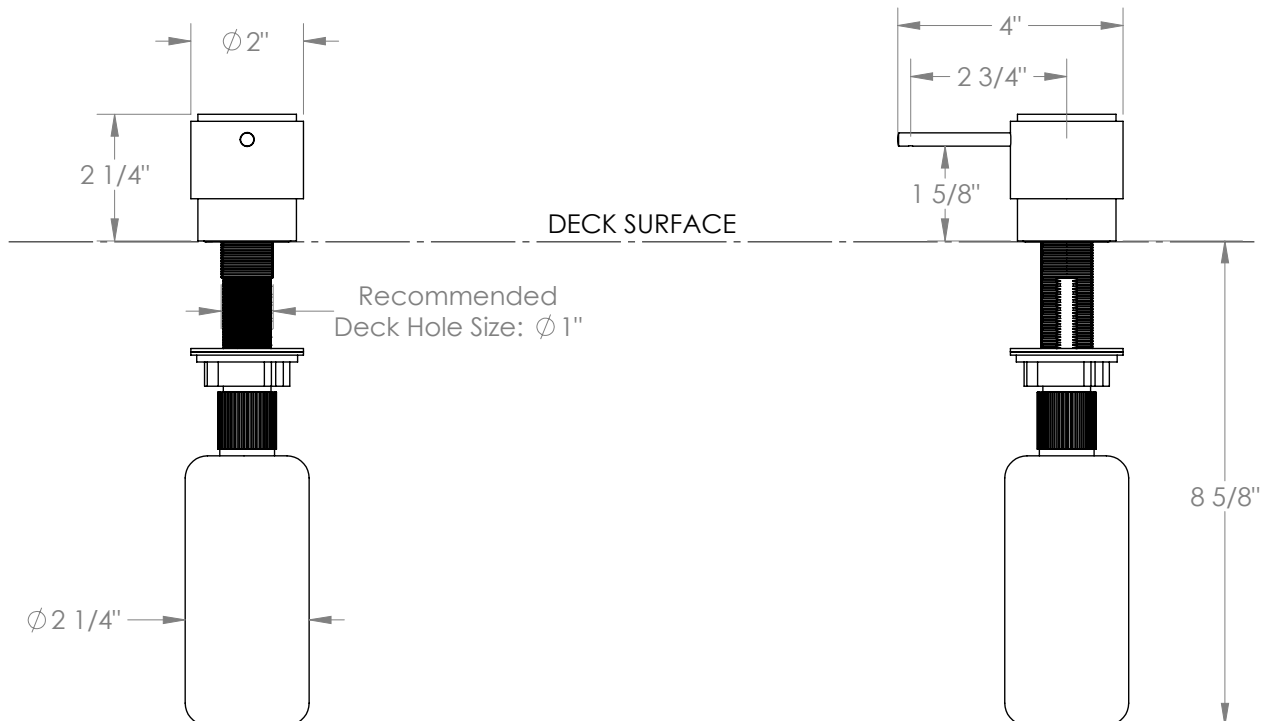

WATERMARK

BROOKLYN, NEW YORK

Kitchen Ancillaries

MLD3

Sense Lotion Dispenser

- Fits Deck Up To 1-3/4" Thick
- Recommended Mounting Hole: 1"
- Refillable 9 fl oz. bottle
- Professional Installation Required

Available in all finishes shown on the [Watermark Designs website](#)

Meets the applicable requirements of ASME A112.18.1-2005/CSA B125.1-05, entitled "Plumbing Supply Fittings".

Watermark Designs reserves the right to make revisions without notice to produce specifications. All product dimensions are nominal.