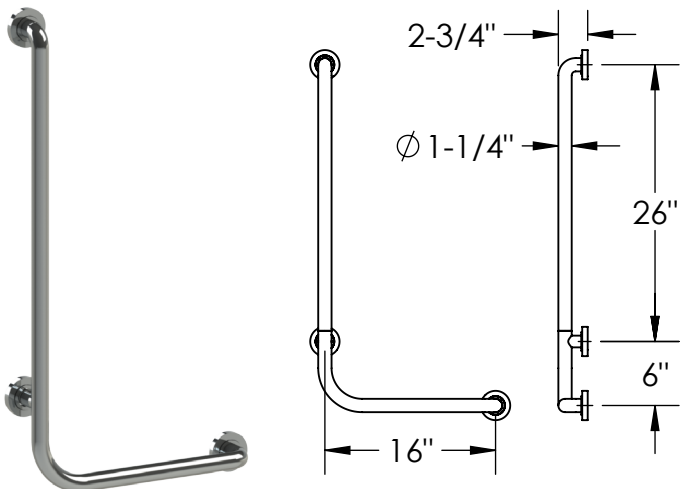

GB_ _ (90° ANGLE)

Shower Grab Bar with 90° Angle

GB

Select cover plate design:

Select handing:

GB09

(Shower Grab Bar with Left Hand 90° Angle)

GB10

(Shower Grab Bar with Right Hand 90° Angle)

NOTES:

- ADA compliant when located and mounted into a structural support per ADA guidelines.
- The wall mounting plates on the grab bar must be mounted to the wall studs or a brace between the wall studs.