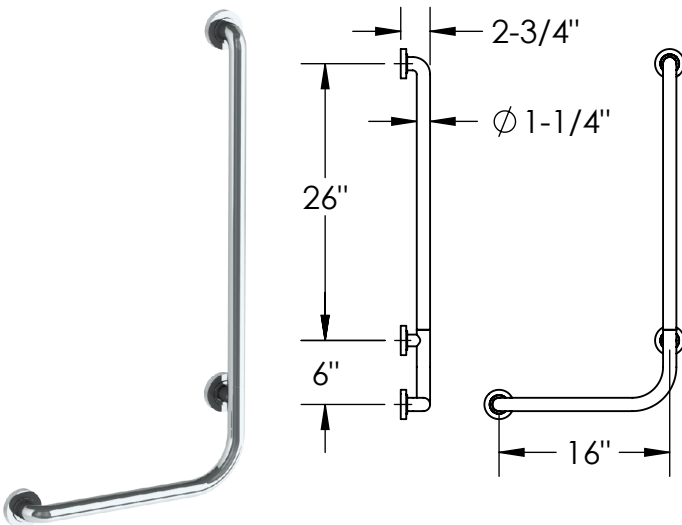

GB_ _ (90° ANGLE)

Shower Grab Bar with 90° Angle

GB

Select cover plate design:

Select handing:

GB09

(Shower Grab Bar with Left Hand 90° Angle)

GB10

(Shower Grab Bar with Right Hand 90° Angle)

NOTES:

- ADA compliant when located and mounted into a structural support per ADA guidelines.
- The wall mounting plates on the grab bar must be mounted to the wall studs or a brace between the wall studs.