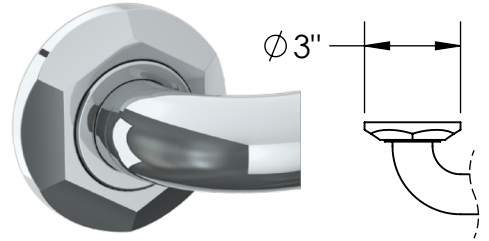

-BST

Gramercy Collection