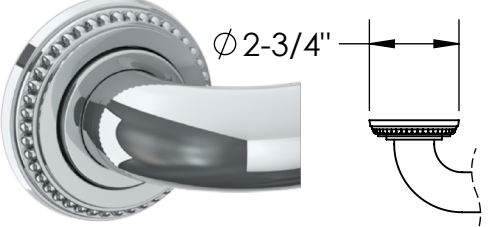

-VEN

Venetian Collection

WATERMARK

DESIGNS 2/25/2020