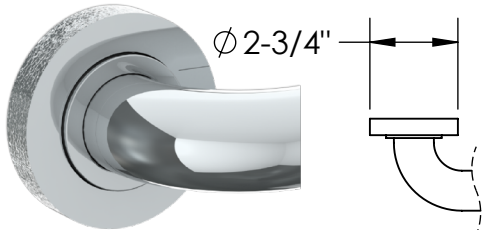

GB_ _ (90° ANGLE)

Shower Grab Bar with 90° Angle

GB

Select cover plate design:

Select handing:

GB09

(Shower Grab Bar with Left Hand 90° Angle)

GB10

(Shower Grab Bar with Right Hand 90° Angle)

NOTES:

- ADA compliant when located and mounted into a structural support per ADA guidelines.
- The wall mounting plates on the grab bar must be mounted to the wall studs or a brace between the wall studs.

-BST

Gramercy Collection

-LFT

Loft 2.0 Collection

-SEN

Sense Collection

-TRN

Transitional Collection