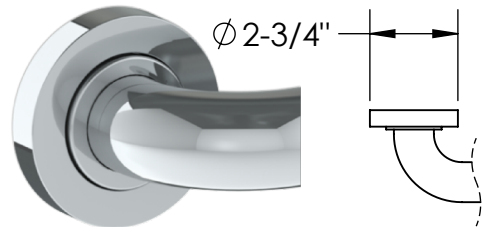

-LFT

Loft 2.0 Collection