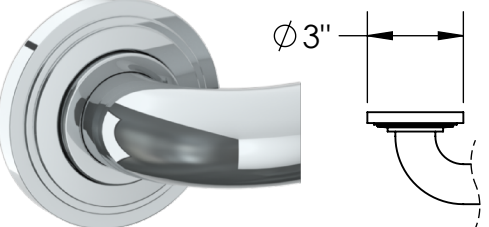

-TRN

Transitional Collection