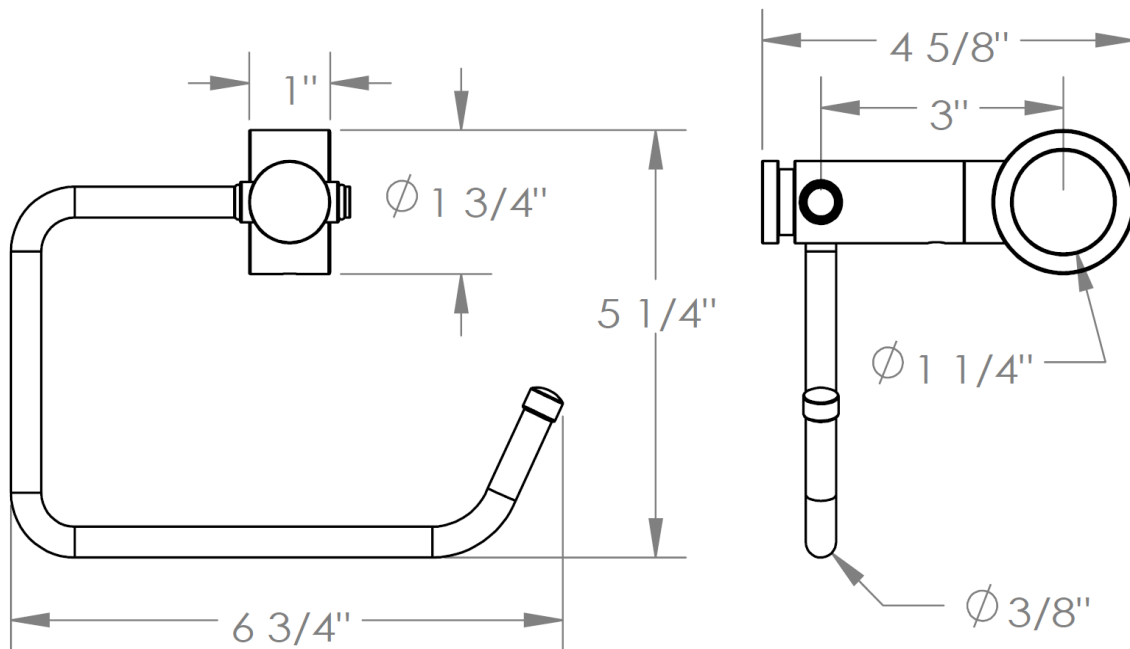

CON-LFT-0.4
Paper Holder

WATERMARK DESIGNS 3/13/2015