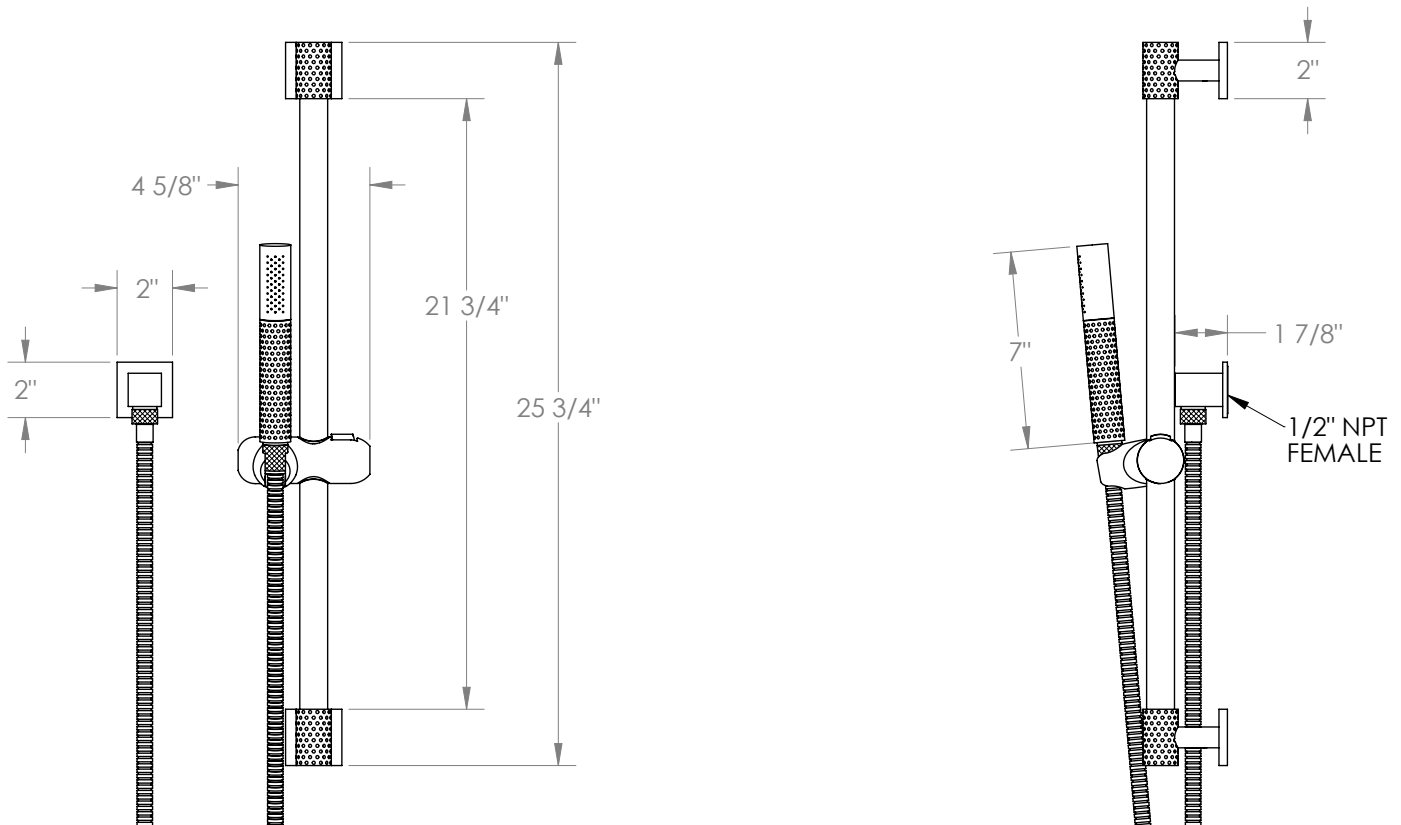

WATERMARK

BROOKLYN, NEW YORK

Lily

71-HSPB1-LLP5

Positioning Bar Shower Kit with Hand Shower

- Handshower Flow Rate: 1.75 GPM
- Slide bar features an adjustable shower holder that can be set along length of bar and can be set at angle up to 45°
- Hose Length: 69"
- Includes two backflow preventers- one in the hand shower and one in the wall elbow

Includes The Following Components:

- Shower Positioning Bar: 71-6524
- Hand Shower: SH-LP30
- Wall Elbow: ELB-SQ2
- Shower Hose: DS-4079

Available in all finishes shown on the [Watermark Designs website](https://www.watermark-designs.com)

Meets the applicable requirements of ASME A112.18.1-2005/CSA B125.1-05, entitled "Plumbing Supply Fittings".

Watermark Designs reserves the right to make revisions without notice to produce specifications. All product dimensions are nominal.