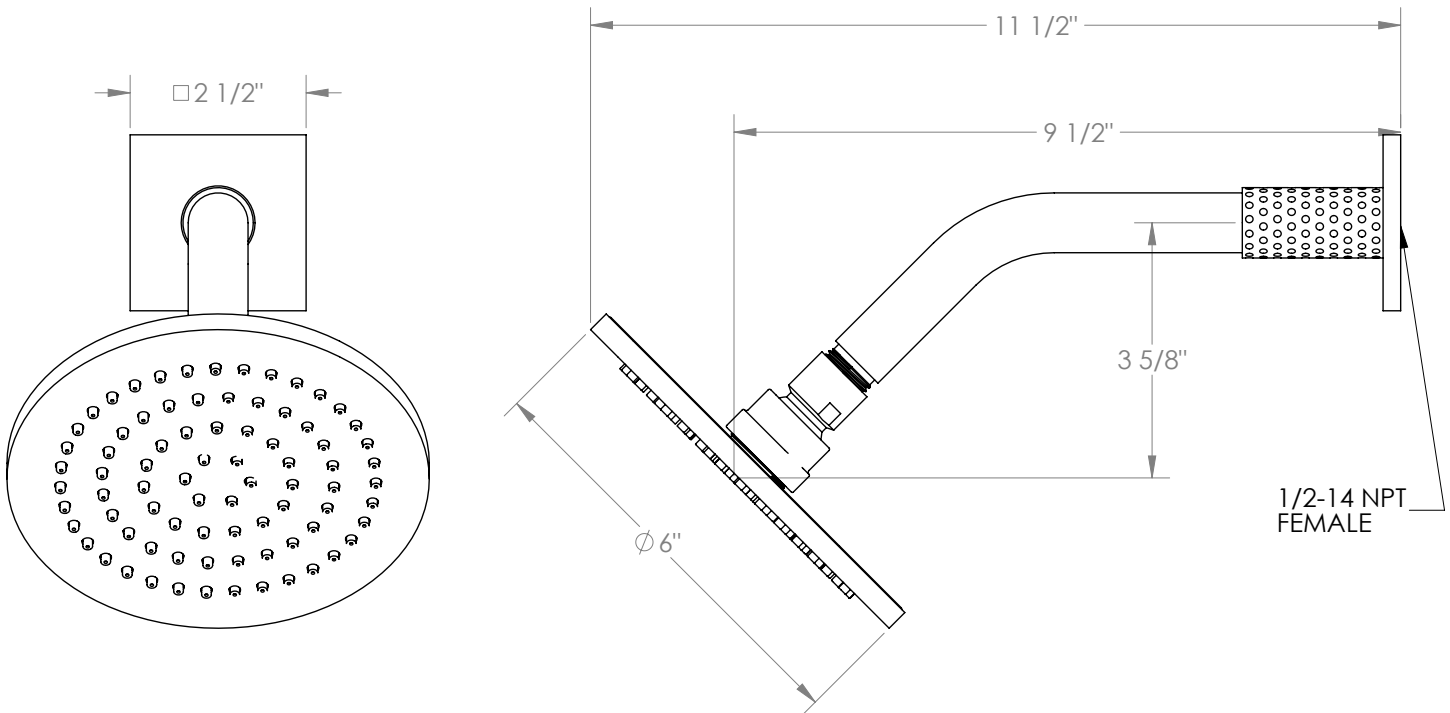

WATERMARK

BROOKLYN, NEW YORK

Lily
71-HAF-LLP5
Wall Mounted Showerhead

- Flow Rate: 1.75 GPM at 80 psi
- Self-Cleaning Silicone Jets
- Includes: SS-LDP70AF and SH-TIT45.
- Professional Installation Required.

Available in all finishes shown on the [Watermark Designs website](#)

Meets the applicable requirements of ASME A112.18.1-2005/CSA B125.1-05, entitled "Plumbing Supply Fittings".

Watermark Designs reserves the right to make revisions without notice to product specifications. All product dimensions are nominal.