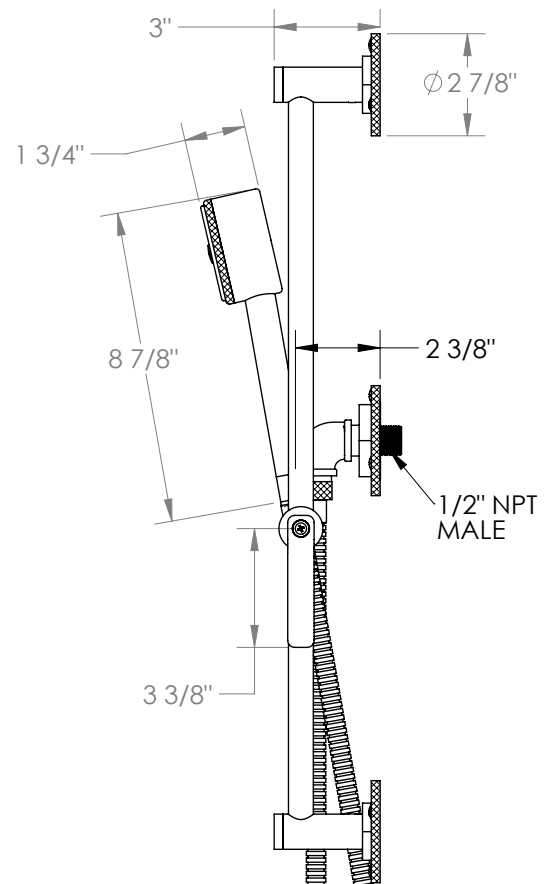

WATERMARK

BROOKLYN, NEW YORK

Elan Vital 38-HSPB2-EV4

Positioning Bar Shower Kit with Hand Shower

- Handshower Flow Rate: 1.75 GPM
- Slide bar features an adjustable shower holder that can be set along length of bar and can be set at angle up to 45°
- Hose Length: 69"
- Includes two backflow preventers- one in the hand shower and one in the wall elbow

Includes The Following Components:

- Shower Positioning Bar: 38-6524
- Hand Shower: SH-URB30
- Wall Elbow: ELB-EV2
- Shower Hose: DS-4079

Available in all finishes shown on the [Watermark Designs website](https://www.watermark-designs.com)

Meets the applicable requirements of ASME A112.18.1-2005/CSA B125.1-05, entitled "Plumbing Supply Fittings".

Watermark Designs reserves the right to make revisions without notice to produce specifications. All product dimensions are nominal.