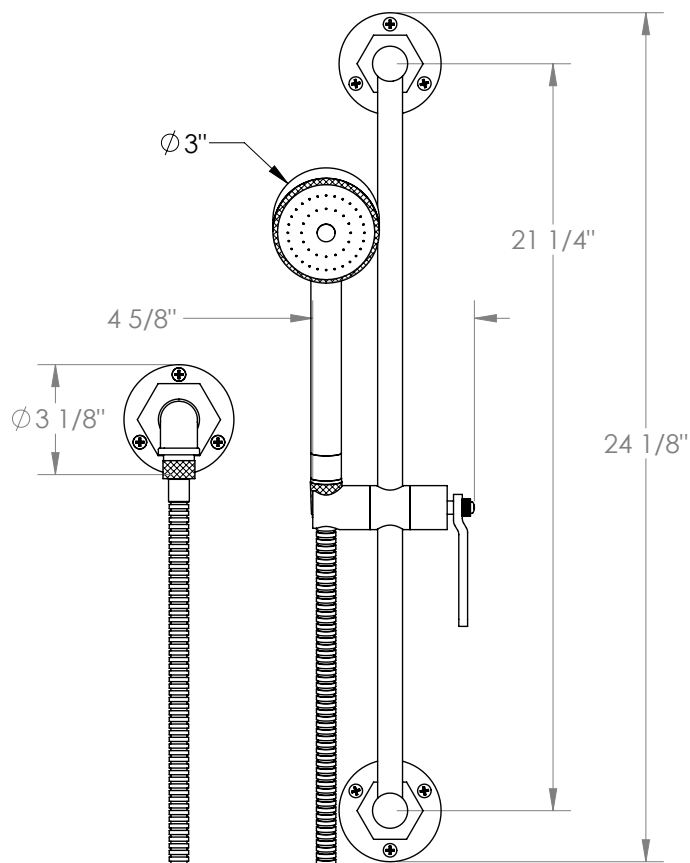

WATERMARK

BROOKLYN, NEW YORK

Elan Vital 38-HSPB2-EV4

Positioning Bar Shower Kit with Hand Shower

- Handshower Flow Rate: 1.75 GPM
- Slide bar features an adjustable shower holder that can be set along length of bar and can be set at angle up to 45°
- Hose Length: 69"
- Includes two backflow preventers- one in the hand shower and one in the wall elbow

Includes The Following Components:

- Shower Positioning Bar: 38-6524
- Hand Shower: SH-URB30
- Wall Elbow: ELB-EV2
- Shower Hose: DS-4079

Available in all finishes shown on the [Watermark Designs website](https://www.watermark-designs.com)

Meets the applicable requirements of ASME A112.18.1-2005/CSA B125.1-05, entitled "Plumbing Supply Fittings".

Watermark Designs reserves the right to make revisions without notice to produce specifications. All product dimensions are nominal.