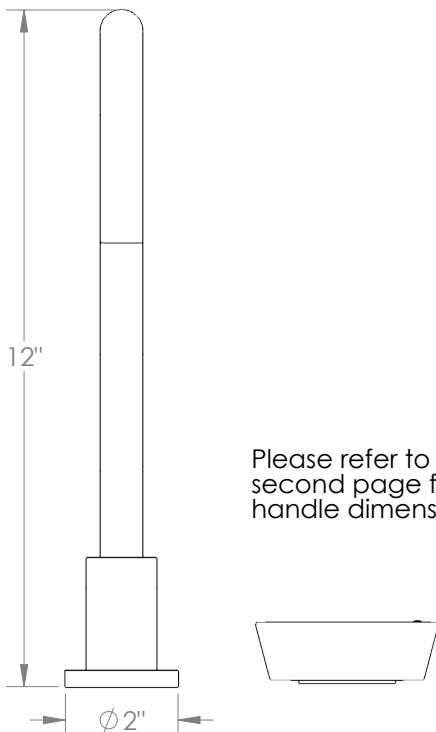

WATERMARK

BROOKLYN, NEW YORK

Zen 36-7-CM

Deck Mounted, Two Handle Faucet

- Fits Deck Up To 3" Thick
- Recommended Mounting Hole: 1-3/8"
- All Lead-Free Brass Construction
- Flow Rate: 1.75 GPM
- 1/4 Turn Ceramic Cartridge
- 360° Rotating Spout
- Professional Installation Required

Available in all finishes shown on the [Watermark Designs website](#)

Please refer to
second page for
handle dimensions

Meets the applicable requirements of ASME A112.18.1-2005/CSA B125.1-05, entitled "Plumbing Supply Fittings".