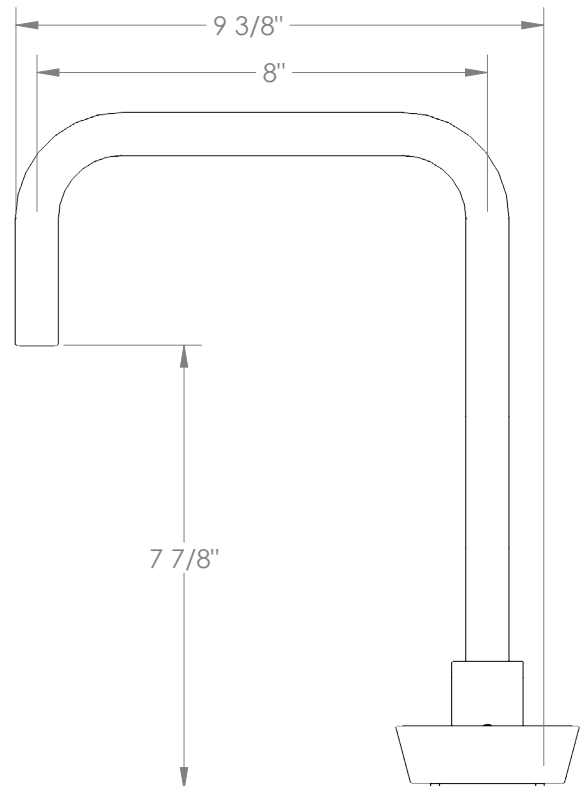

WATERMARK

BROOKLYN, NEW YORK

Zen 36-7-CM

Deck Mounted, Two Handle Faucet

- Fits Deck Up To 3" Thick
- Recommended Mounting Hole: 1-3/8"
- All Lead-Free Brass Construction
- Flow Rate: 1.75 GPM
- 1/4 Turn Ceramic Cartridge
- 360° Rotating Spout
- Professional Installation Required

Available in all finishes shown on the [Watermark Designs website](#)

Please refer to
second page for
handle dimensions

Meets the applicable requirements of ASME A112.18.1-2005/CSA B125.1-05, entitled "Plumbing Supply Fittings".