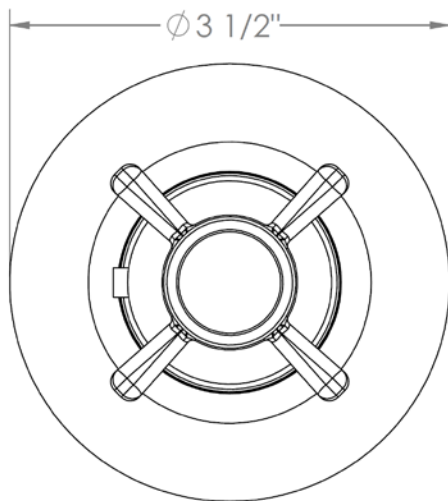

**34-T15-S1**

Wall Mounted Thermostatic Shower Trim

For use with SS-TH500 miniature thermostatic rough

**WATERMARK DESIGNS 4/25/2018**