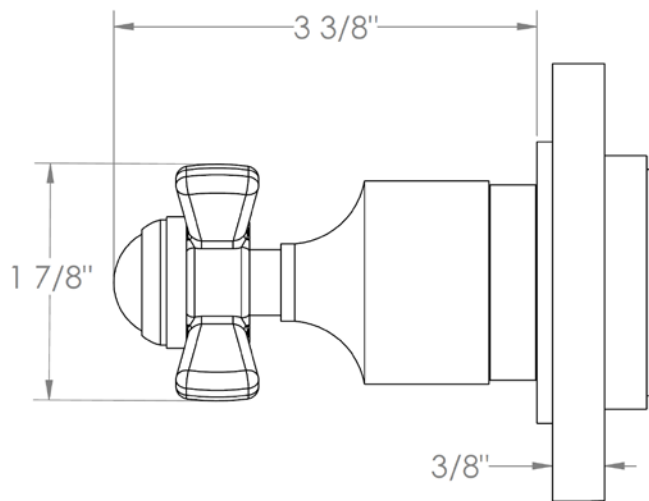

**34-T15-S1**

Wall Mounted Thermostatic Shower Trim

For use with SS-TH500 miniature thermostatic rough

**WATERMARK DESIGNS 4/25/2018**