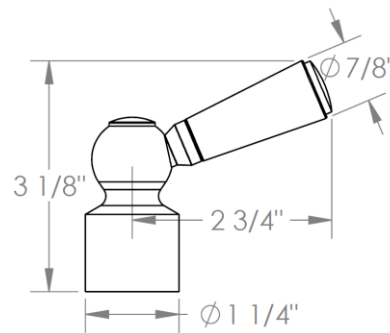

H4 – HARMONIE

WATERMARK DESIGNS 8/29/2018