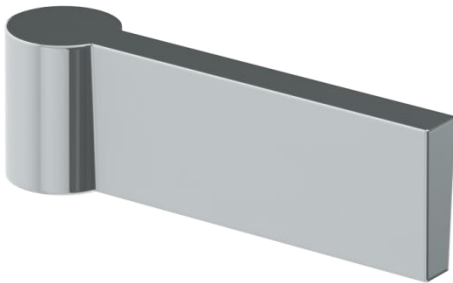

DD2 – ASTAIRE