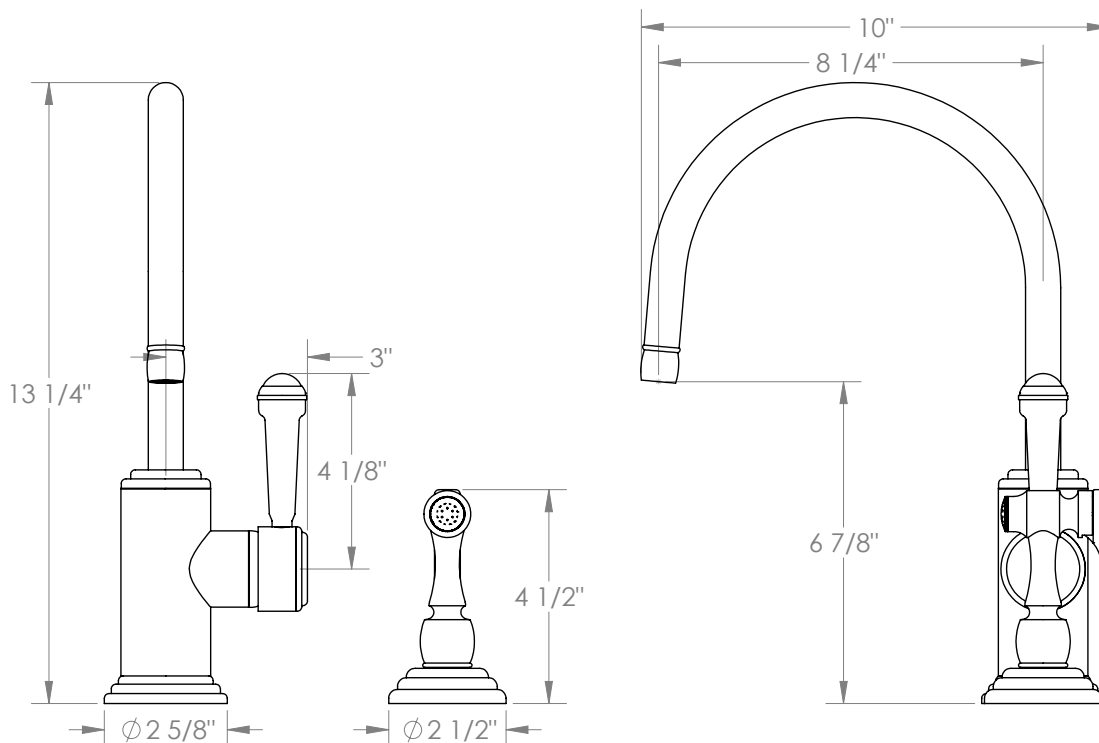

WATERMARK

BROOKLYN, NEW YORK

Stratford

321-7.4-S2

Deck Mounted, Monoblock Kitchen Faucet with Side Spray

- Side Spray Hose Length: 50" (Final Length May Vary)
- Fits Deck Up To 1-1/2" Thick
- Recommended Mounting Hole: 1-3/8"
- All Lead-Free Brass Construction
- Flow Rate: 1.75 GPM
- Ceramic Mixing Cartridge
- 360° Rotating Spout
- Professional Installation Required

Available in all finishes shown on the [Watermark Designs website](https://www.watermarkdesigns.com)

Meets the applicable requirements of ASME A112.18.1-2005/CSA B125.1-05, entitled "Plumbing Supply Fittings".

Watermark Designs reserves the right to make revisions without notice to produce specifications. All product dimensions are nominal.

09/2023

350 Dewitt Ave. Brooklyn, NY 11207 USA | T: 1 718 257 2800 | F: 1 718 257 2144 | customerservice@watermark-designs.com