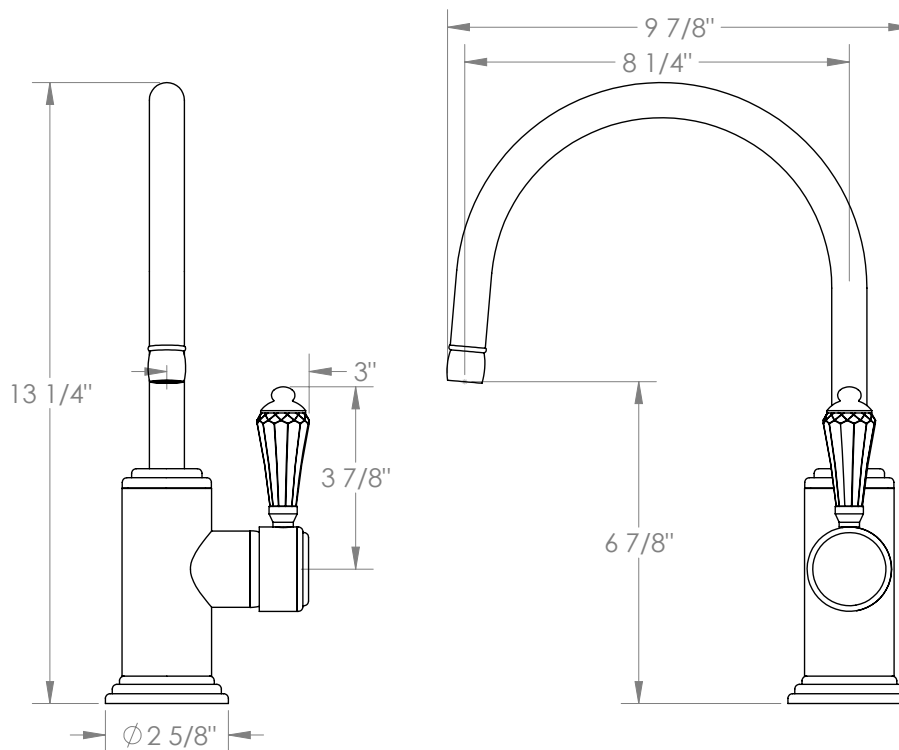

WATERMARK

BROOKLYN, NEW YORK

Stratford 321-7.3-SWA

Deck Mounted, Monoblock Kitchen Faucet

- Fits Deck Up To 1-1/2" Thick
- Recommended Mounting Hole: 1-3/8"
- All Lead-Free Brass Construction
- Flow Rate: 1.75 GPM
- Ceramic Mixing Cartridge
- 360° Rotating Spout
- Professional Installation Required

Available in all finishes shown on the [Watermark Designs website](#)

Meets the applicable requirements of ASME A112.18.1-2005/CSA B125.1-05, entitled "Plumbing Supply Fittings".

Watermark Designs reserves the right to make revisions without notice to produce specifications. All product dimensions are nominal.