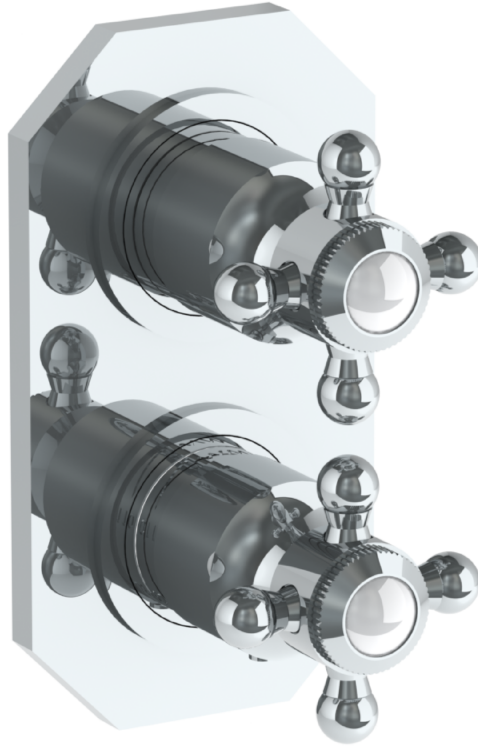

314-T25-XX

Wall Mounted Mini Thermostatic Trim Kit with Built-In Control
For use with SS-TH60, SS-TH70, or S-TH80 concealed rough

Meets the applicable requirements of ASME A112.18.1-2005/CSA B125.1-05, entitled "Plumbing Supply Fittings"