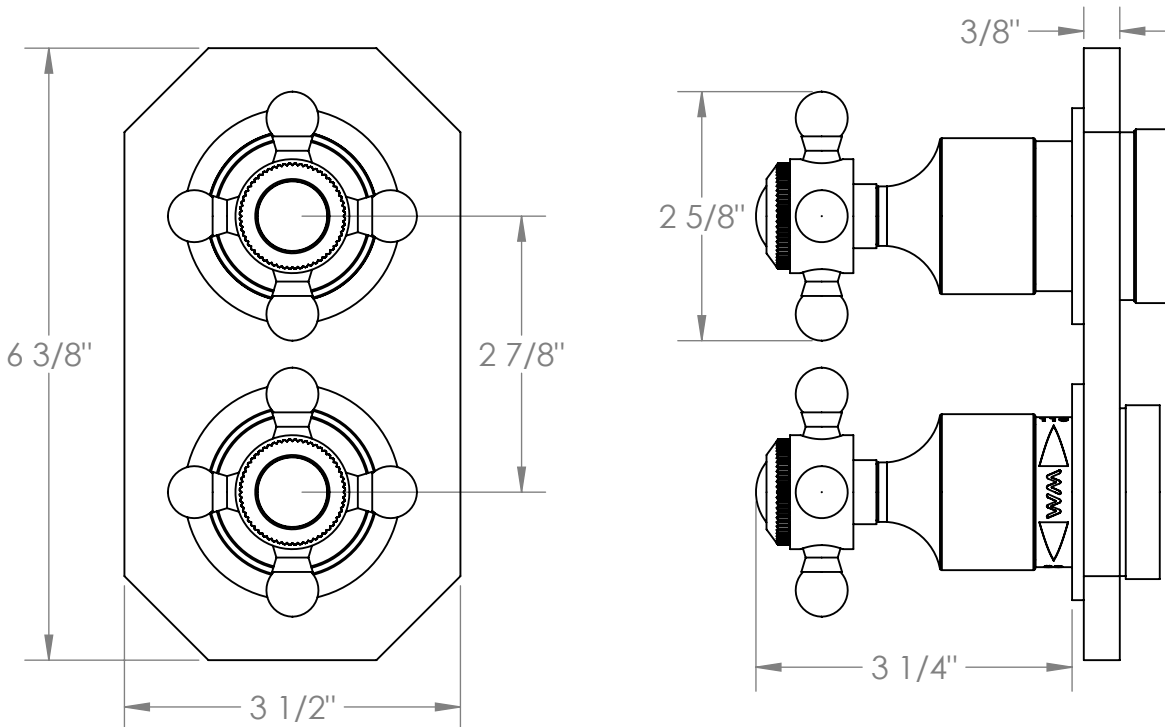

314-T25-XX

Wall Mounted Mini Thermostatic Trim Kit with Built-In Control
For use with SS-TH60, SS-TH70, or S-TH80 concealed rough

Meets the applicable requirements of ASME A112.18.1-2005/CSA B125.1-05, entitled "Plumbing Supply Fittings"