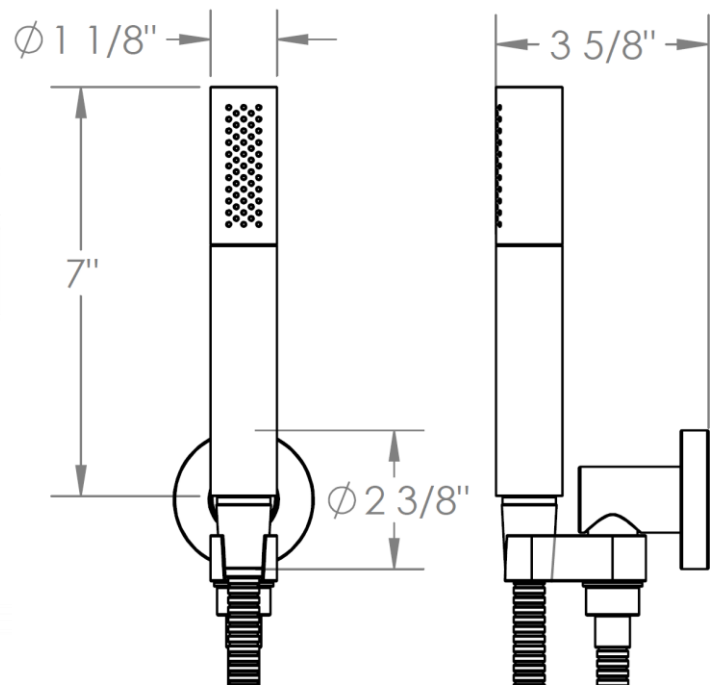

31-HSHK3
Hand Shower Kit
Flow Rate: 2.0 GPM

WATERMARK DESIGNS 2/1/2018

350 Dewitt Ave Brooklyn NY 11207 USA T 718 257 2800 F 718 257 2144 info@watermark-designs.com