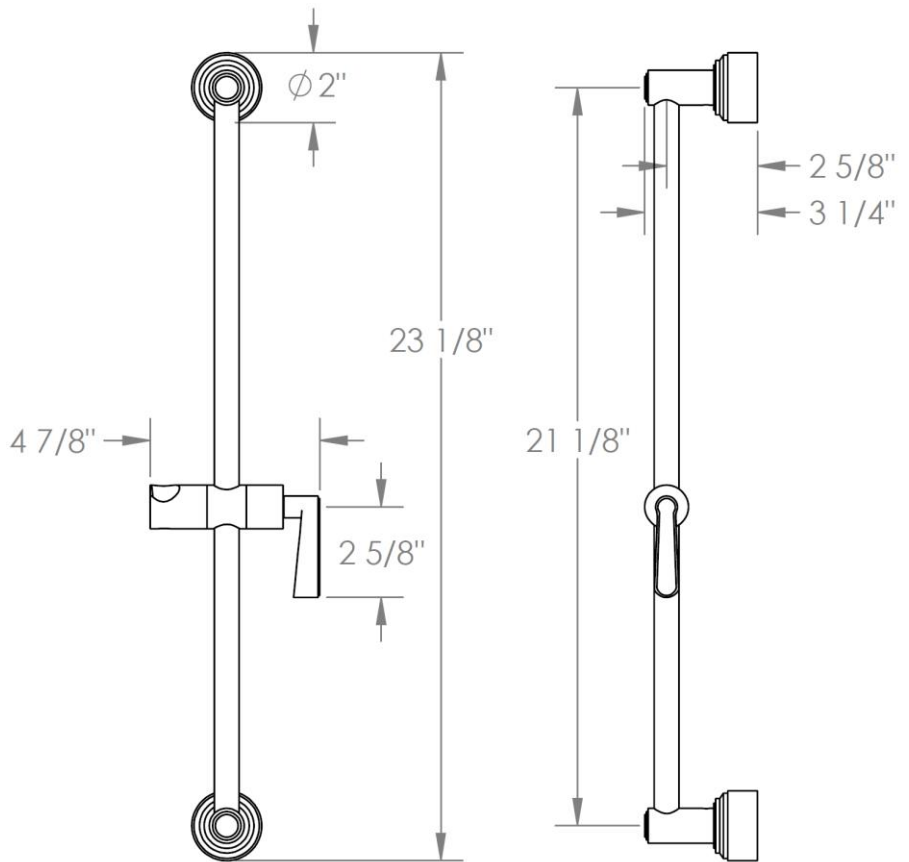

**30-6524-**  
**Wall Mounted Shower Positioning Bar**  
**Anika Collection**

HANDLE TRIM OPTIONS

TR24 – NORWOOD

TR25 - UNION