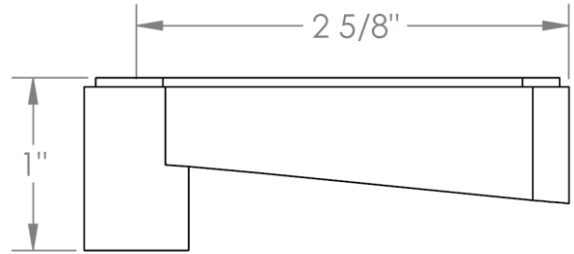

**30-6524-**  
**Wall Mounted Shower Positioning Bar**  
**Anika Collection**

HANDLE TRIM OPTIONS

TR24 – NORWOOD

TR25 - UNION