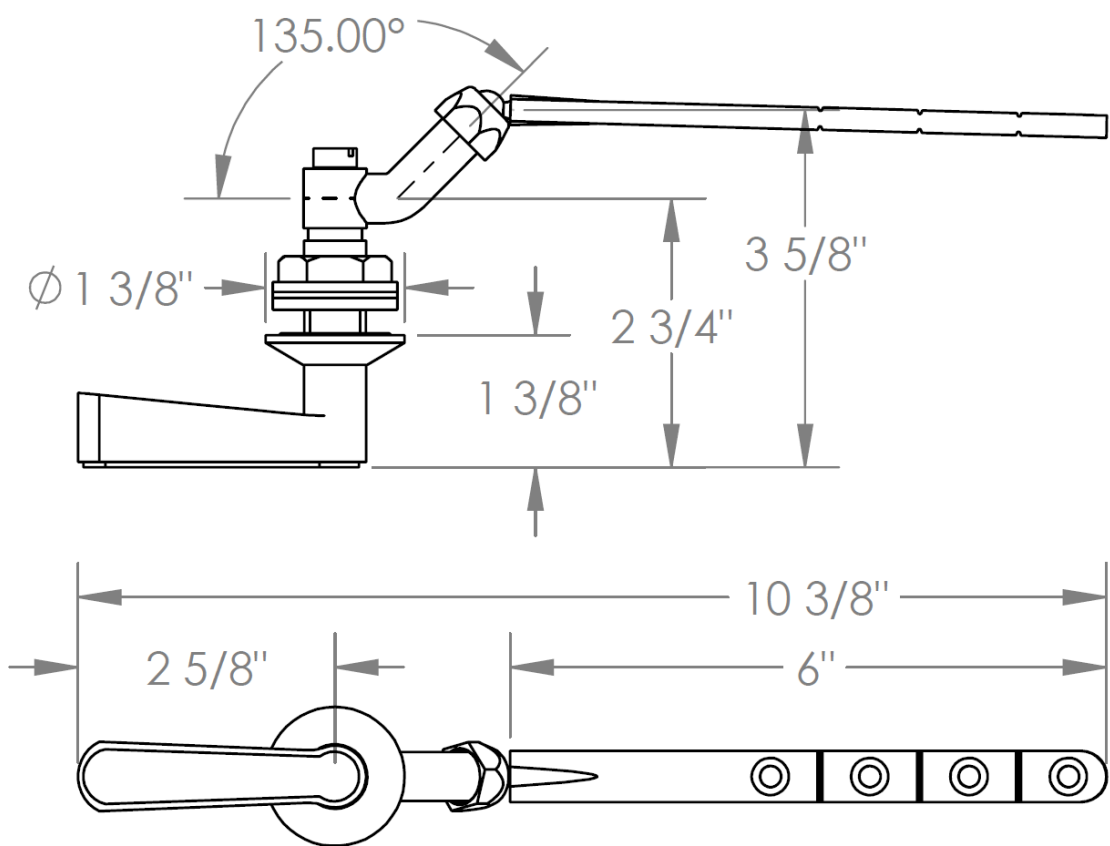

**30-0.11-\_\_**  
Tank Lever  
Front, Side or Angle mount

HANDLE TRIM OPTIONS

TR24 – NORWOOD

TR25 - UNION