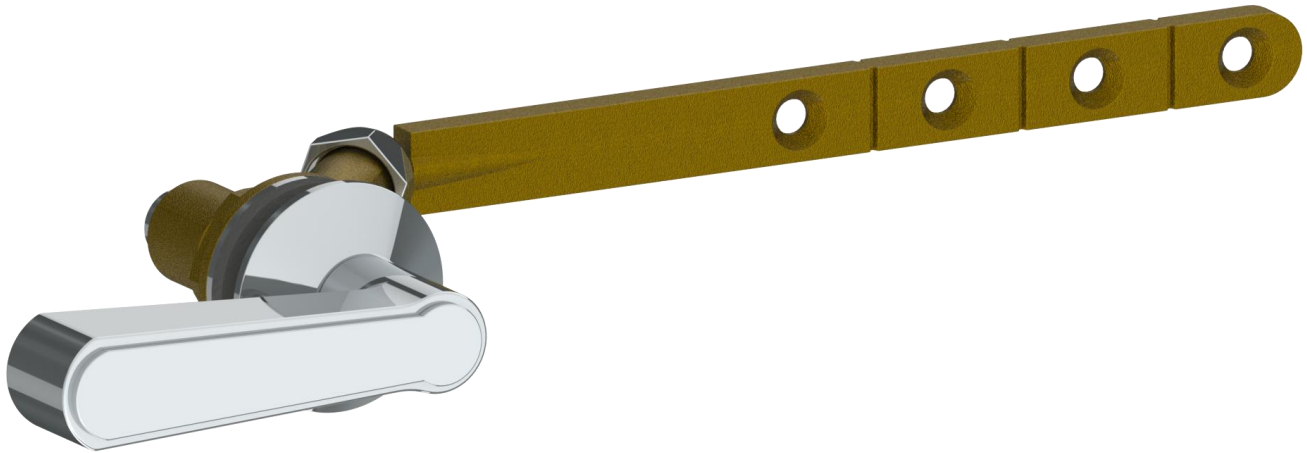

**30-0.11-\_\_**  
Tank Lever  
Front, Side or Angle mount

HANDLE TRIM OPTIONS

TR24 – NORWOOD

TR25 - UNION