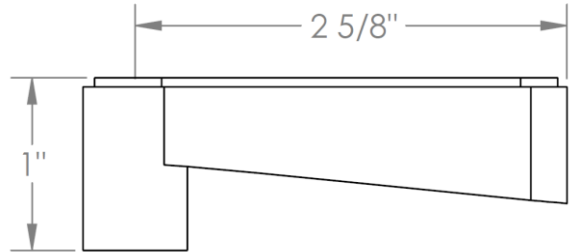

**30-0.11-\_\_**  
Tank Lever  
Front, Side or Angle mount

HANDLE TRIM OPTIONS

TR24 – NORWOOD

TR25 - UNION