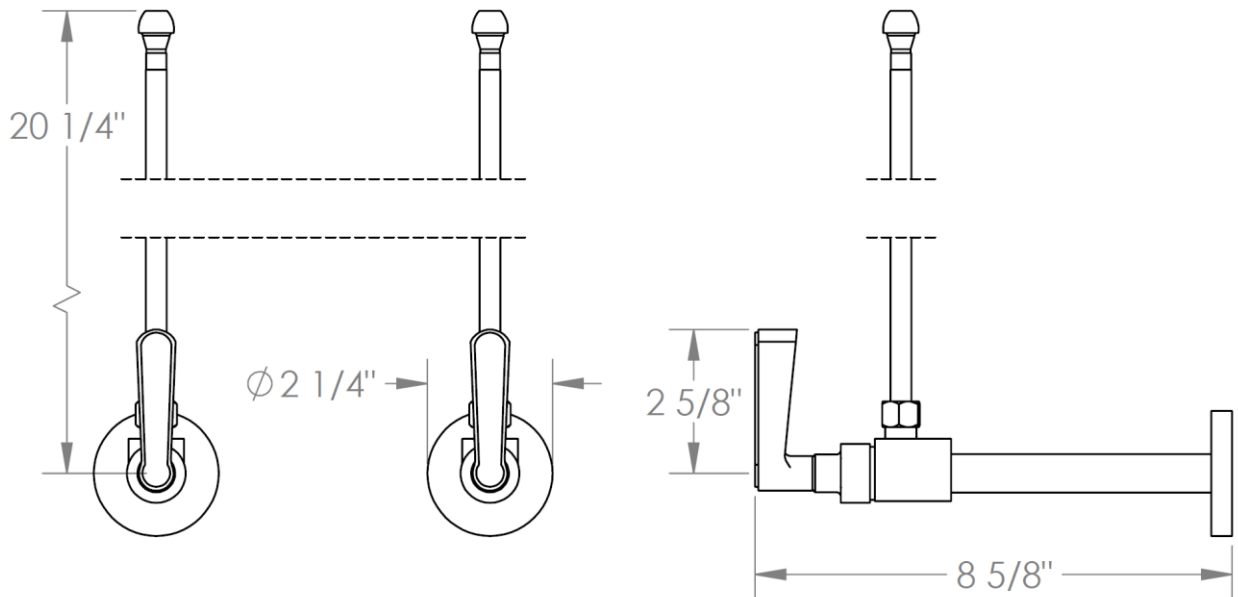

29-MAS3-__
Lavatory Angle Stop Kit
1/2" Sweat x 3/8" OD Compression

HANDLE TRIM OPTIONS

TR14 - BEEKMAN

TR15 - GOTHAM