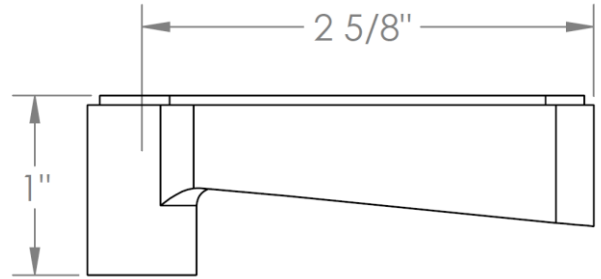

29-MAS3-__
Lavatory Angle Stop Kit
1/2" Sweat x 3/8" OD Compression

HANDLE TRIM OPTIONS

TR14 - BEEKMAN

TR15 - GOTHAM