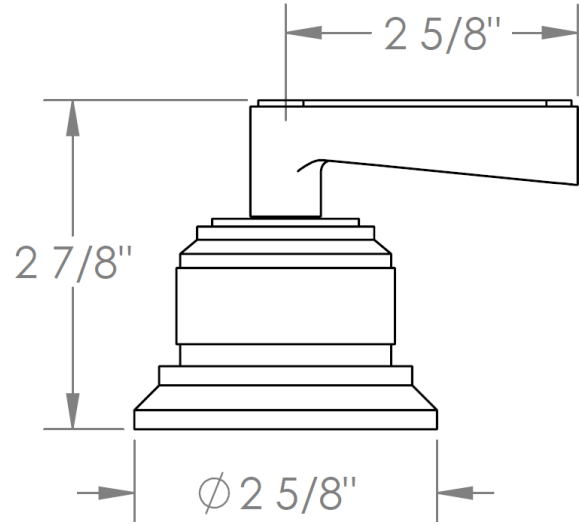

**29-4-\_\_**  
**Deck Mounted 4-Hole Bidet**  
**Includes MPU7 pop-up drain**

HANDLE TRIM OPTIONS

TR14 - BEEKMAN

TR15 - GOTHAM