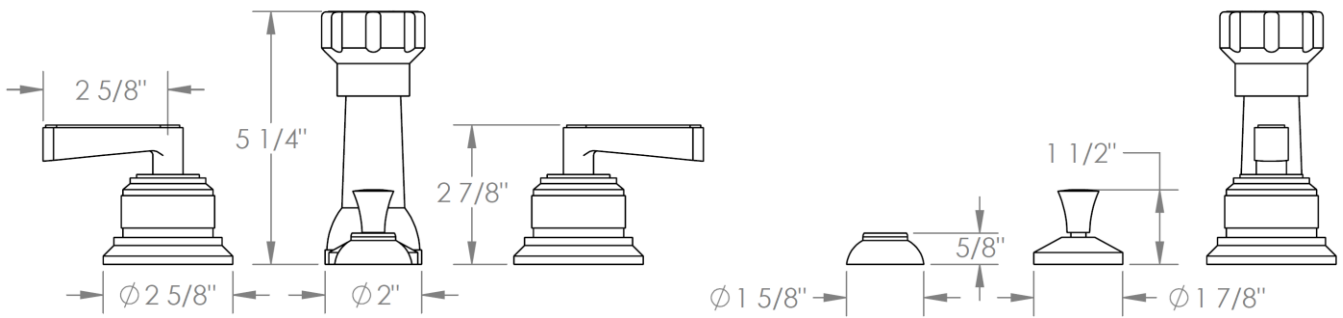

**29-4-\_\_**  
**Deck Mounted 4-Hole Bidet**  
**Includes MPU7 pop-up drain**

HANDLE TRIM OPTIONS

TR14 - BEEKMAN

TR15 - GOTHAM