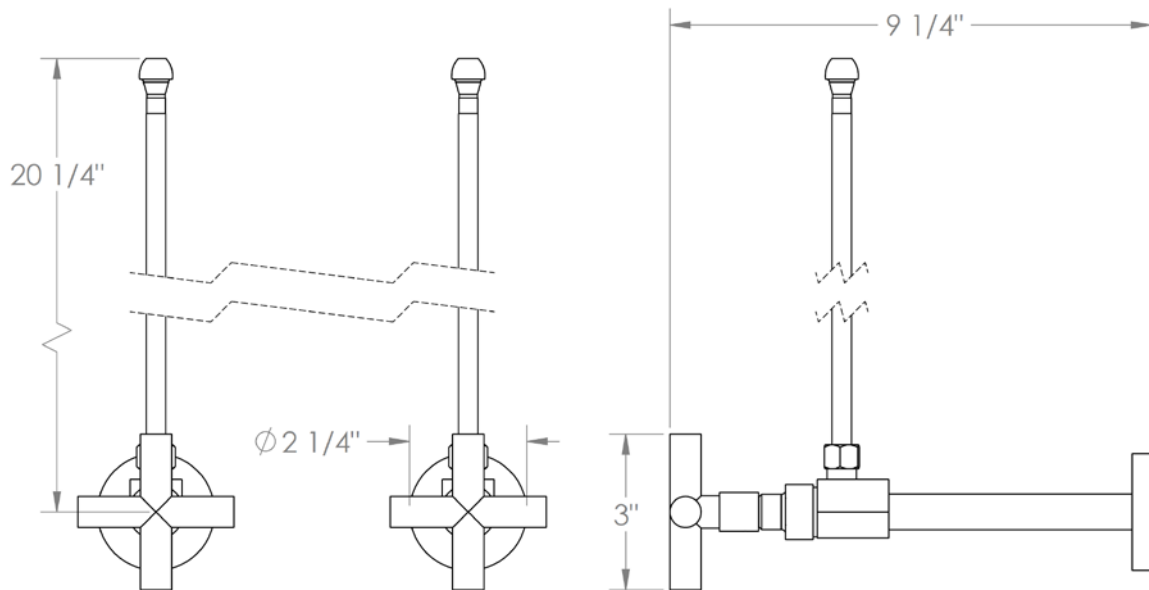

27-MAS3-CL15

Lavatory Angle Stop Kit

1/2" Sweat x 3/8" OD Compression

WATERMARK DESIGNS 4/18/2018

350 Dewitt Ave Brooklyn NY 11207 USA T 718 257 2800 F 718 257 2144 info@watermark-designs.com