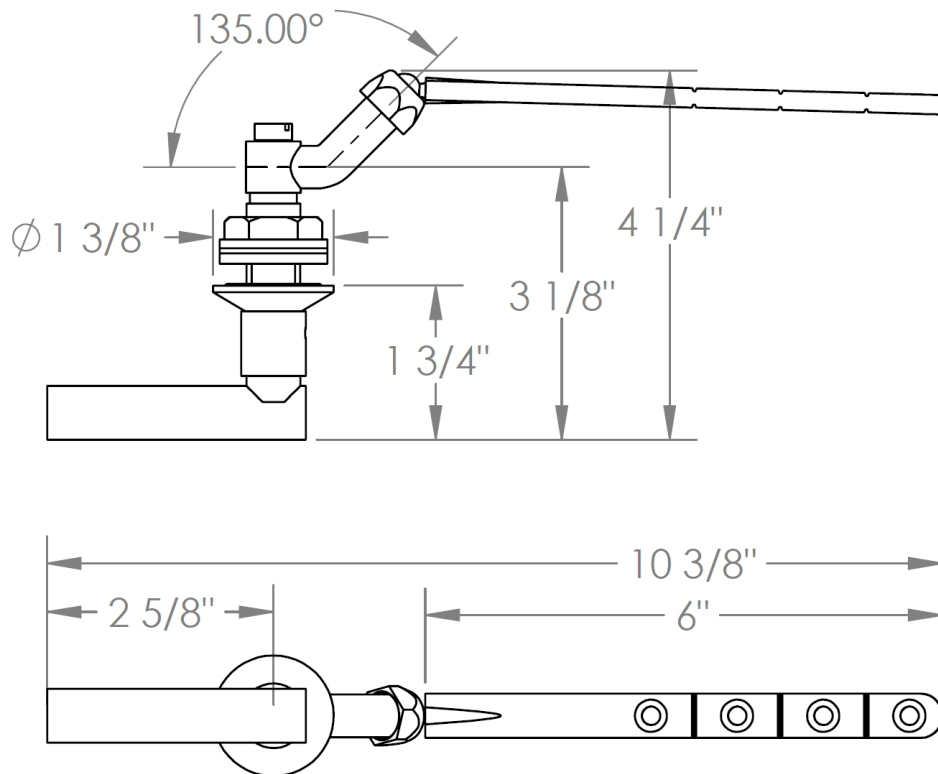

**27-0.11-CL14**

Tank Lever - Front, Side or Angle Mount

Note: Watermark cannot guarantee fit with any specific tank. Please check dimensions for compatibility

**WATERMARK DESIGNS 1/18/2019**

350 Dewitt Ave Brooklyn NY 11207 USA T 718 257 2800 F 718 257 2144 info@watermark-designs.com