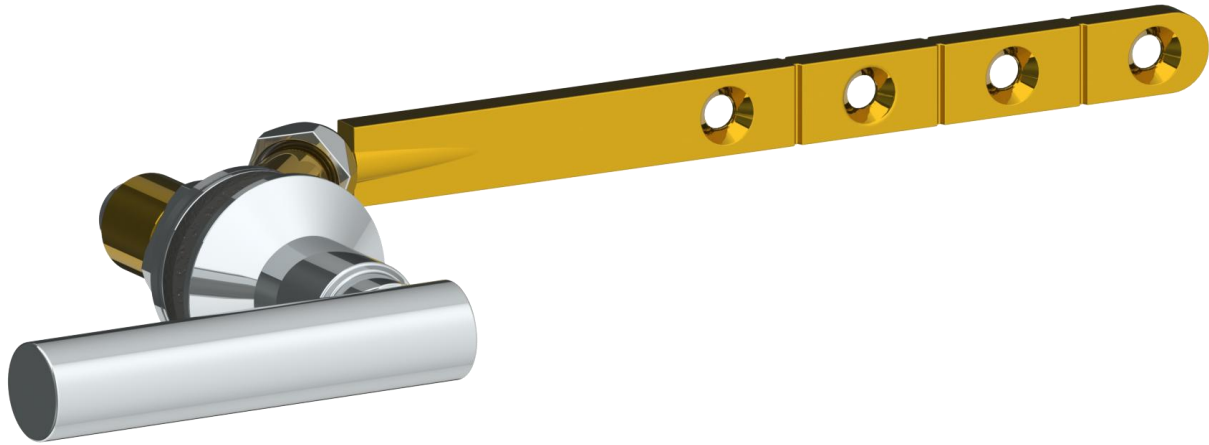

**27-0.11-CL14**

Tank Lever - Front, Side or Angle Mount

Note: Watermark cannot guarantee fit with any specific tank. Please check dimensions for compatibility

**WATERMARK DESIGNS 1/18/2019**

350 Dewitt Ave Brooklyn NY 11207 USA T 718 257 2800 F 718 257 2144 info@watermark-designs.com