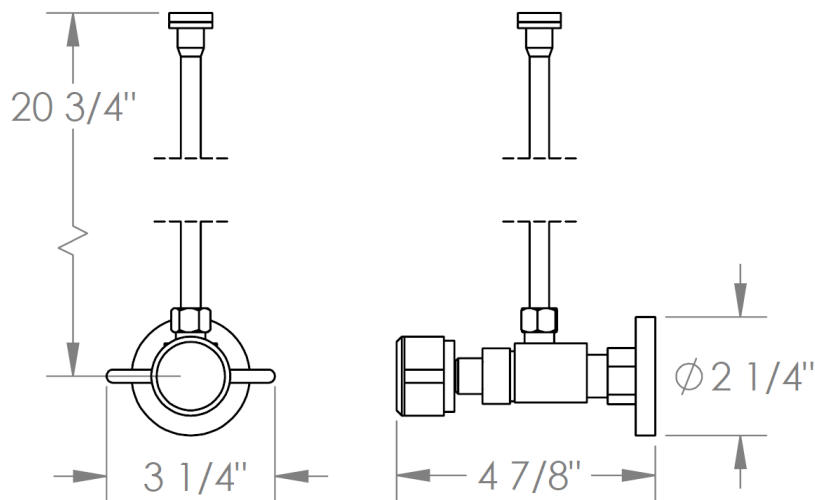

25-MAS5-IN16

Toilet Angle Stop Kit

1/2" Compression x 3/8" OD Compression

WATERMARK DESIGNS 1/30/2019

350 Dewitt Ave Brooklyn NY 11207 USA T 718 257 2800 F 718 257 2144 info@watermark-designs.com