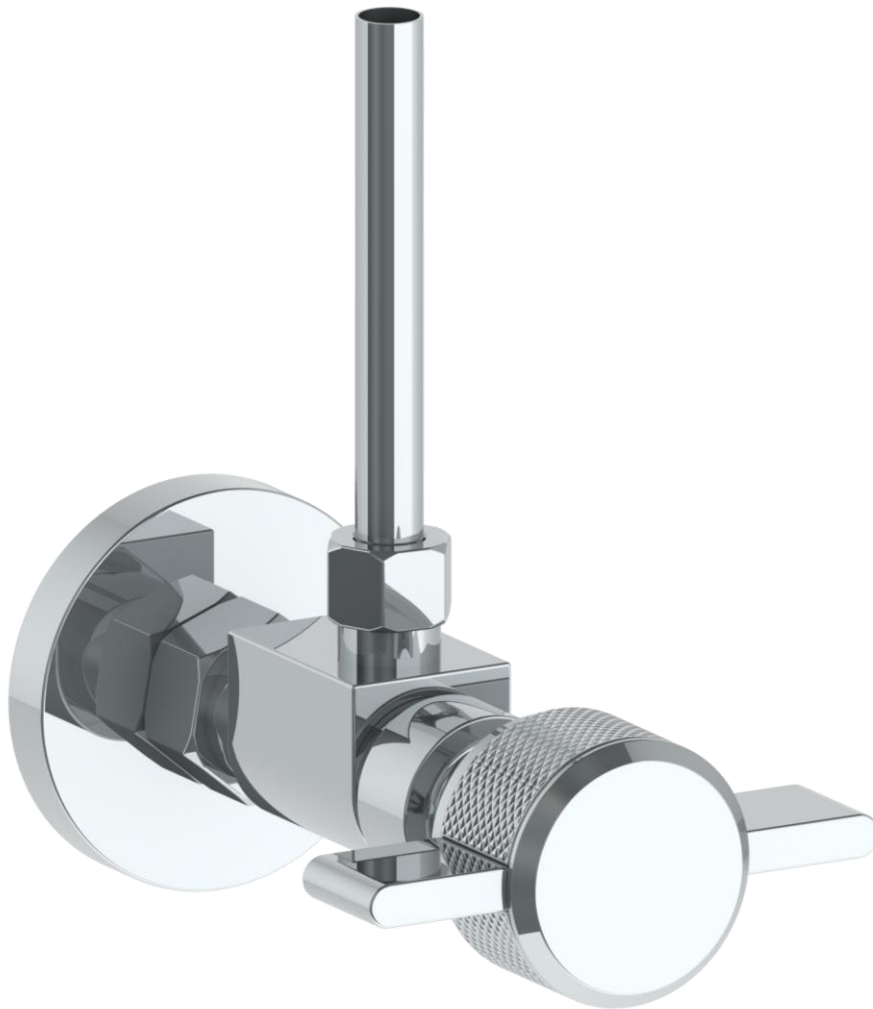

25-MAS5-IN16

Toilet Angle Stop Kit

1/2" Compression x 3/8" OD Compression

WATERMARK DESIGNS 1/30/2019

350 Dewitt Ave Brooklyn NY 11207 USA T 718 257 2800 F 718 257 2144 info@watermark-designs.com