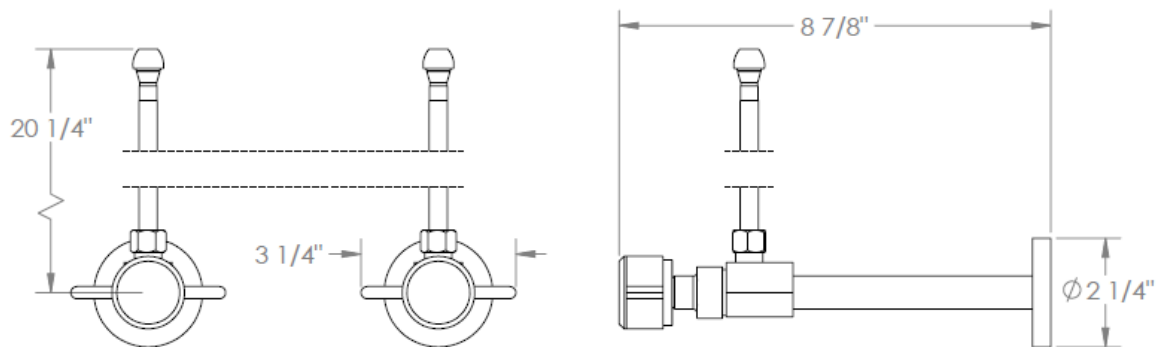

25-MAS3-IN16

Lavatory Angle Stop Kit

1/2" Sweat x 3/8" OD Compression

WATERMARK DESIGNS 7/24/2018

350 Dewitt Ave Brooklyn NY 11207 USA T 718 257 2800 F 718 257 2144 info@watermark-designs.com