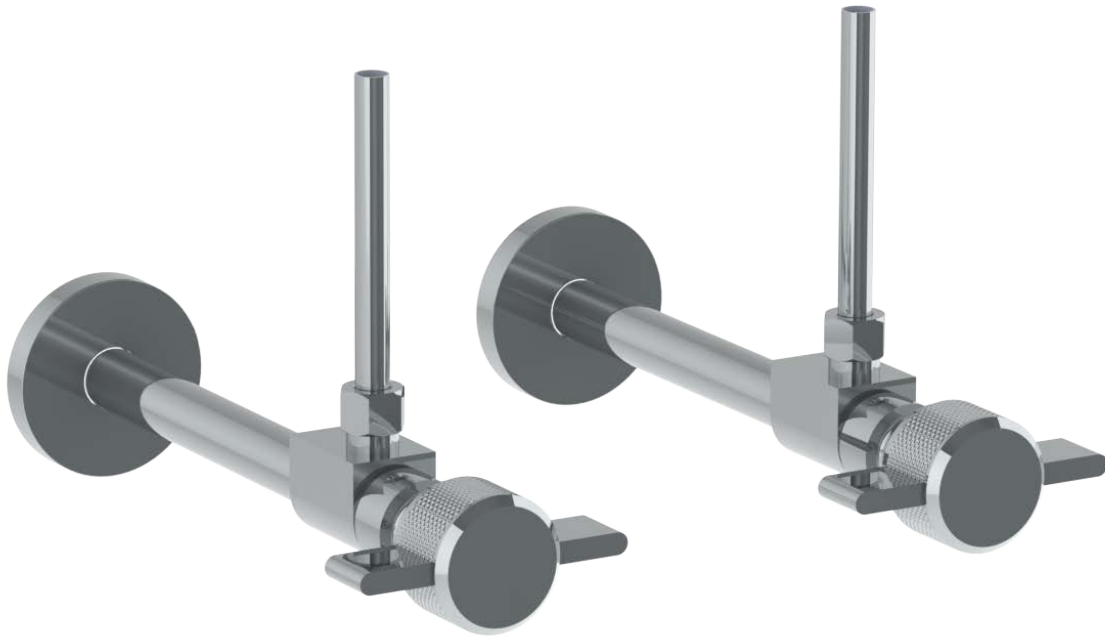

25-MAS3-IN16

Lavatory Angle Stop Kit

1/2" Sweat x 3/8" OD Compression

WATERMARK DESIGNS 7/24/2018

350 Dewitt Ave Brooklyn NY 11207 USA T 718 257 2800 F 718 257 2144 info@watermark-designs.com