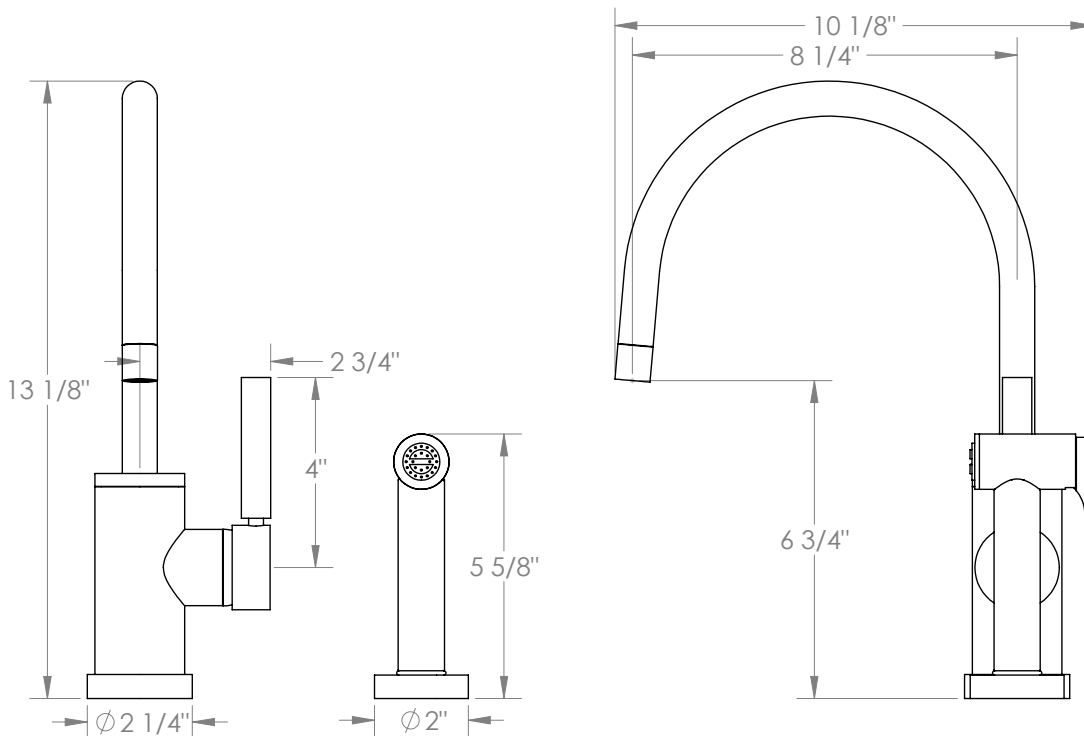

## Loft 2.0 23-7.4G-L8

Deck Mounted, Gooseneck, Monoblock Kitchen  
Faucet with Side Spray

- Side Spray Hose Length: 50" (Final Length May Vary)
- Fits Deck Up To 1-1/2" Thick
- Recommended Mounting Hole: 1-3/8"
- All Lead-Free Brass Construction
- Flow Rate: 1.75 GPM
- Ceramic Mixing Cartridge
- 360° Rotating Spout
- Professional Installation Required

Available in all finishes shown on the [Watermark Designs website](https://www.watermark-designs.com)

Meets the applicable requirements of ASME A112.18.1-2005/CSA B125.1-05, entitled "Plumbing Supply Fittings".

Watermark Designs reserves the right to make revisions without notice to produce specifications. All product dimensions are nominal.

09/2023

350 Dewitt Ave. Brooklyn, NY 11207 USA | T: 1 718 257 2800 | F: 1 718 257 2144 | [customerservice@watermark-designs.com](mailto:customerservice@watermark-designs.com)