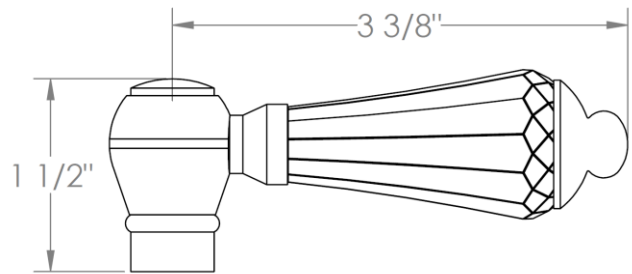

206-MAS5-
Toilet Angle Stop Kit
1/2" Compression x 3/8" OD Compression

HANDLE TRIM OPTIONS

S1 - PRESTON

S2 - WALTHAM

SWA - DARIEN

V - WALES

S1A – NOTTINGHAM