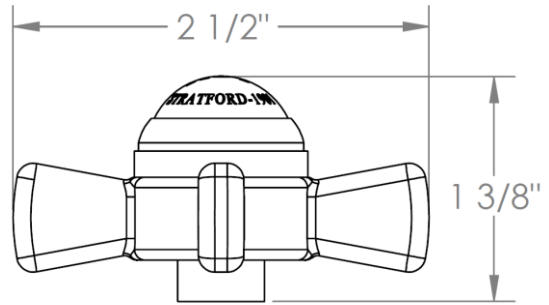

206-MAS5-
Toilet Angle Stop Kit
1/2" Compression x 3/8" OD Compression

HANDLE TRIM OPTIONS

S1 - PRESTON

S2 - WALTHAM

SWA - DARIEN

V - WALES

S1A – NOTTINGHAM