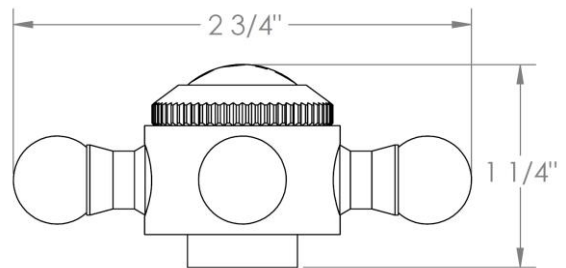

206-MAS5-
Toilet Angle Stop Kit
1/2" Compression x 3/8" OD Compression

HANDLE TRIM OPTIONS

S1 - PRESTON

S2 - WALTHAM

SWA - DARIEN

V - WALES

S1A – NOTTINGHAM