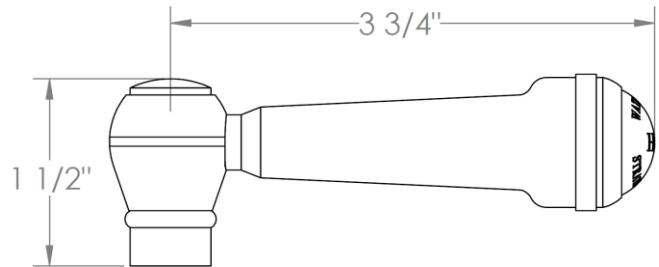

206-MAS5-
Toilet Angle Stop Kit
1/2" Compression x 3/8" OD Compression

HANDLE TRIM OPTIONS

S1 - PRESTON

S2 - WALTHAM

SWA - DARIEN

V - WALES

S1A – NOTTINGHAM