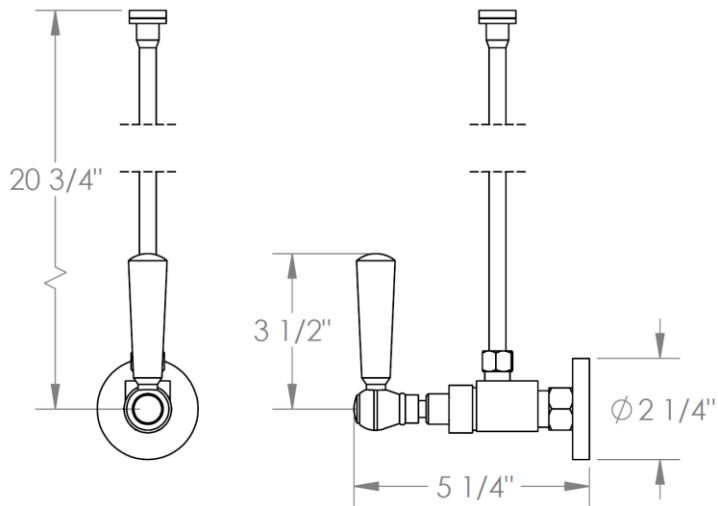

206-MAS5-
Toilet Angle Stop Kit
1/2" Compression x 3/8" OD Compression

HANDLE TRIM OPTIONS

S1 - PRESTON

S2 - WALTHAM

SWA - DARIEN

V - WALES

S1A – NOTTINGHAM