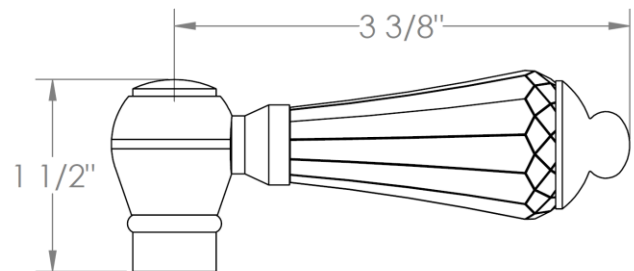

206-6524-__
Wall Mounted Shower Positioning Bar
Paris Collection

HANDLE TRIM OPTIONS

S1 - PRESTON

S2 - WALTHAM

SWA - DARIEN

V - WALES

S1A – NOTTINGHAM