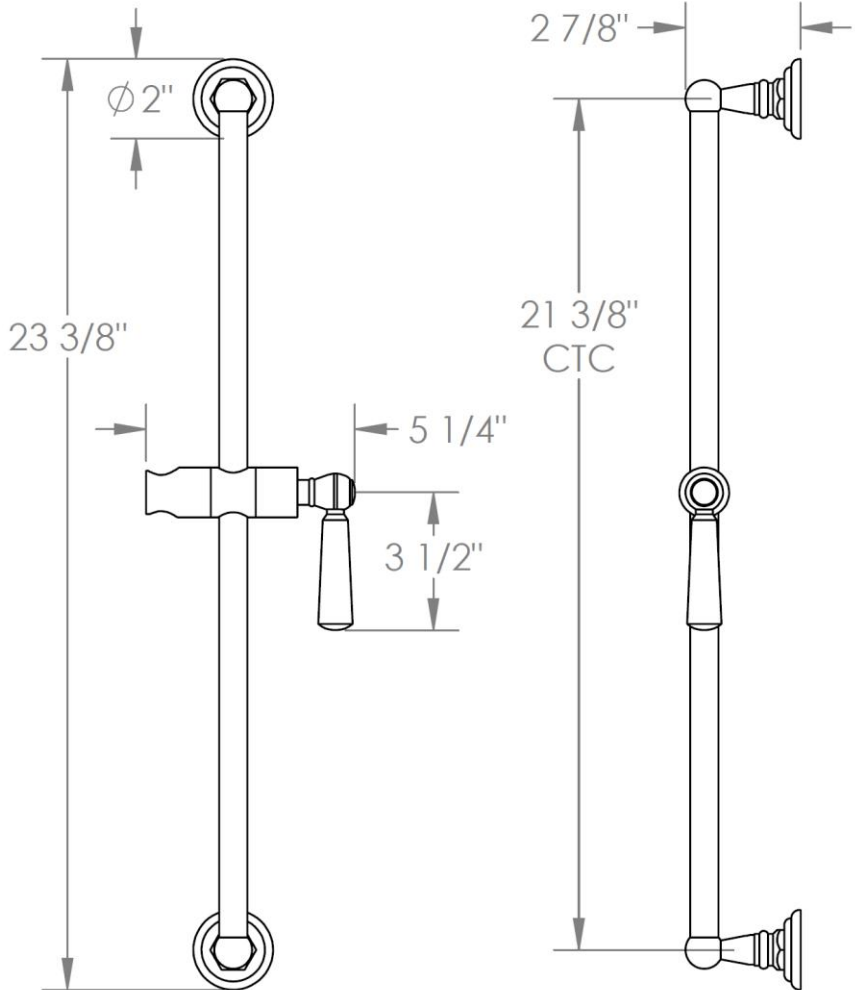

206-6524-__
Wall Mounted Shower Positioning Bar
Paris Collection

HANDLE TRIM OPTIONS

S1 - PRESTON

S2 - WALTHAM

SWA - DARIEN

V - WALES

S1A – NOTTINGHAM