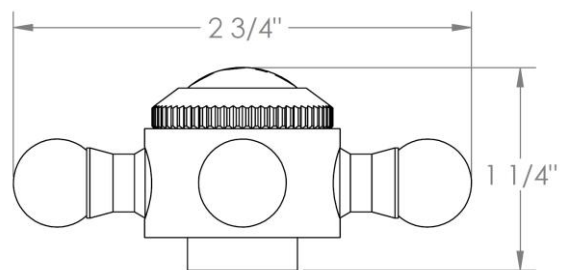

206-6524-__
Wall Mounted Shower Positioning Bar
Paris Collection

HANDLE TRIM OPTIONS

S1 - PRESTON

S2 - WALTHAM

SWA - DARIEN

V - WALES

S1A – NOTTINGHAM