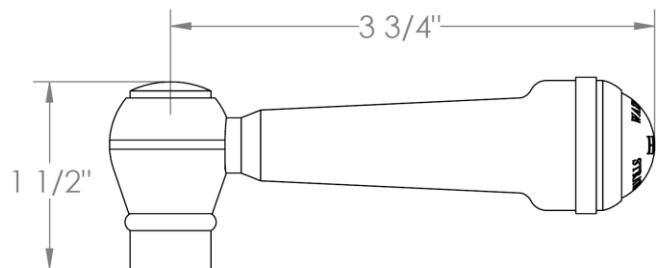

206-6524-__
Wall Mounted Shower Positioning Bar
Paris Collection

HANDLE TRIM OPTIONS

S1 - PRESTON

S2 - WALTHAM

SWA - DARIEN

V - WALES

S1A – NOTTINGHAM