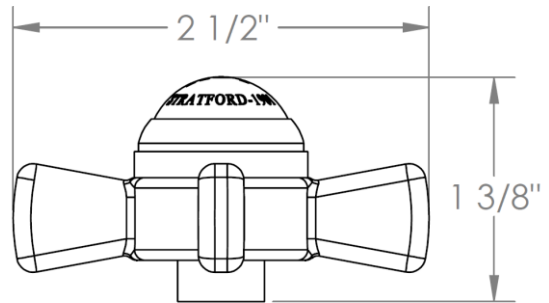

206-6524-__
Wall Mounted Shower Positioning Bar
Paris Collection

HANDLE TRIM OPTIONS

S1 - PRESTON

S2 - WALTHAM

SWA - DARIEN

V - WALES

S1A – NOTTINGHAM