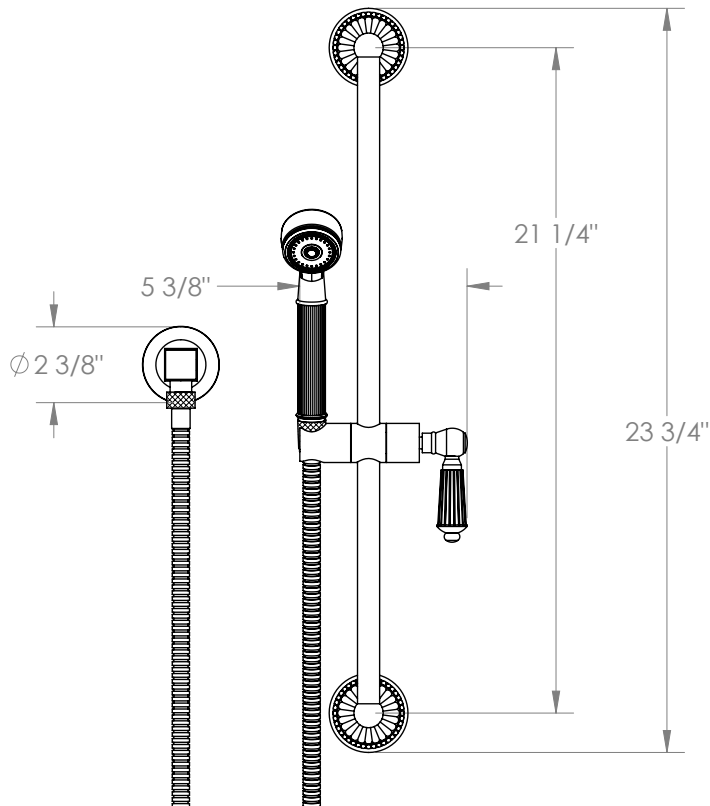

WATERMARK

BROOKLYN, NEW YORK

Venetian 180-HSPB1-U

Positioning Bar Shower Kit with Hand Shower

- Handshower Flow Rate: 1.75 GPM
- Slide bar features an adjustable shower holder that can be set along length of bar and can be set at angle up to 45°
- Hose Length: 69"
- Includes two backflow preventers- one in the hand shower and one in the wall elbow

Includes The Following Components:

- Shower Positioning Bar: 180-6524
- Hand Shower: SH-S1000A1
- Wall Elbow: ELB-6001
- Shower Hose: DS-4079

Available in all finishes shown on the [Watermark Designs website](https://www.watermark-designs.com)

Meets the applicable requirements of ASME A112.18.1-2005/CSA B125.1-05, entitled "Plumbing Supply Fittings".

Watermark Designs reserves the right to make revisions without notice to produce specifications. All product dimensions are nominal.