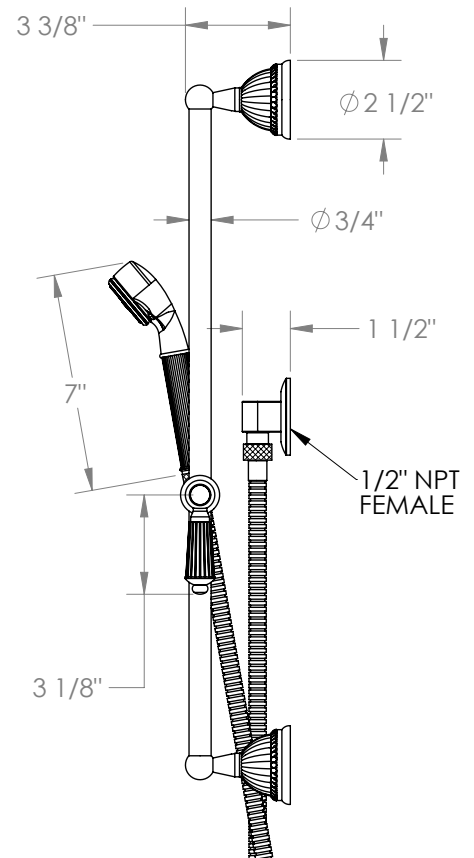

WATERMARK

BROOKLYN, NEW YORK

Venetian 180-HSPB1-U

Positioning Bar Shower Kit with Hand Shower

- Handshower Flow Rate: 1.75 GPM
- Slide bar features an adjustable shower holder that can be set along length of bar and can be set at angle up to 45°
- Hose Length: 69"
- Includes two backflow preventers- one in the hand shower and one in the wall elbow

Includes The Following Components:

- Shower Positioning Bar: 180-6524
- Hand Shower: SH-S1000A1
- Wall Elbow: ELB-6001
- Shower Hose: DS-4079

Available in all finishes shown on the [Watermark Designs website](https://www.watermark-designs.com)

Meets the applicable requirements of ASME A112.18.1-2005/CSA B125.1-05, entitled "Plumbing Supply Fittings".

Watermark Designs reserves the right to make revisions without notice to produce specifications. All product dimensions are nominal.