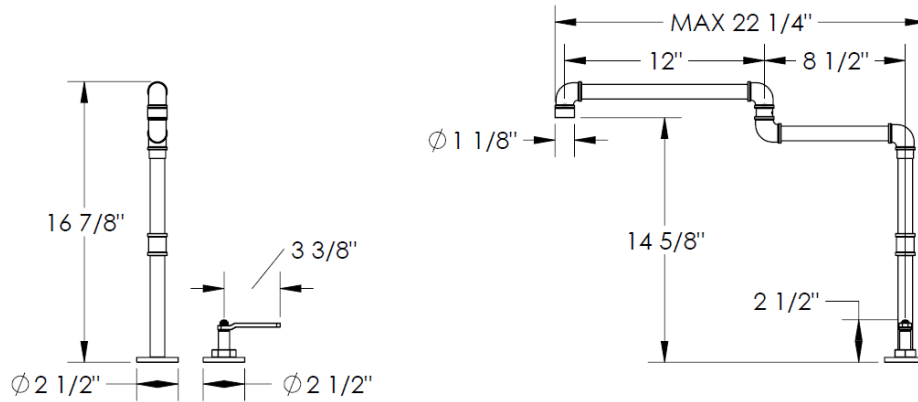

FEATURES

- ½ turn washerless ceramic disc valve cartridges
- Flexible hose connections
- Flow rate 1.5 gpm (5.7 lpm) maximum flow rate
- Solid brass construction
- Warranty:
 - Limited lifetime warranty (residential use)
 - One year (commercial use)
- Shipping weight (lbs.) 10
- Shipping dimensions (in.): 29x12x4

ITEM NO.	PART NUMBER	QTY.
3	38-7.9-MID-PIPE-ASSY	1
4	38-7.8-SWVL	1
5	38-7.9-TOP-PIPE-ASSY	1
7	NEOPERL CACHE AERATOR	1
8	AS568 - 013	4
9	38-7.9-BOT-PIPE-ASSY	1
13	SSCUPSKT 0.19-32x0.25-HX-N	2
14	SWVL-PLSTC-BSHNG	2
15	EV4-ESC-RING	1
16	EV4-ESC	1
17	EV4-STEM	1
18	EV4-BRCH-SLVE	1
19	EV4-LVR-O	1
20	EV4-POST-CAP	1
21	CR-PHMS 0.164-32x1.625x1-S	1
22	AS568 - 012	2
23	0.0938x0.266-SS-PIN	2