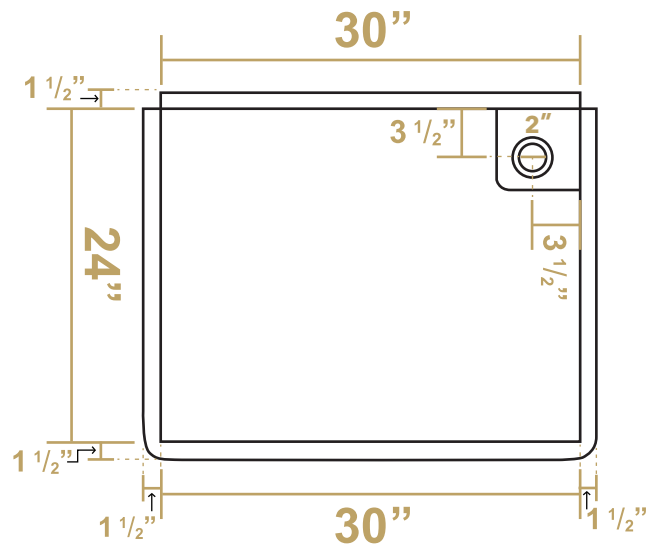

WHLS3024-NP

FRONT

SIDE

TOP

LIVE WITH STYLE!