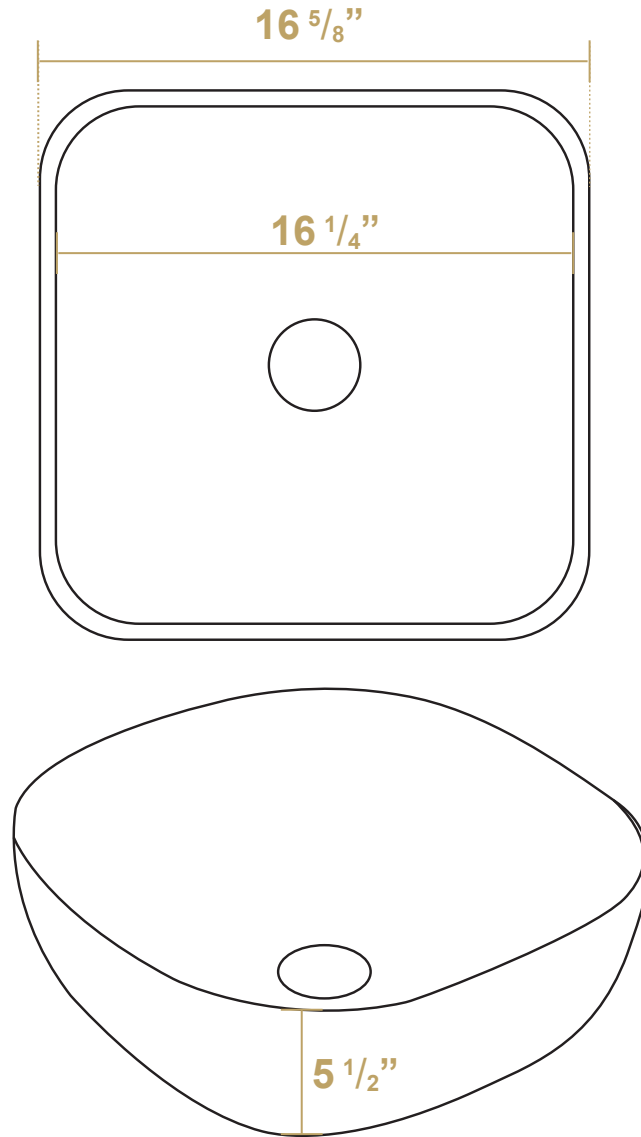

 Whitehaus®

WH71301-F25

Overall Dimensions

16 5/8" x 16 5/8" x 5 1/2"

Inside Dimensions

16 1/4" x 16 1/4" x 4 1/2"

LIVE WITH STYLE!