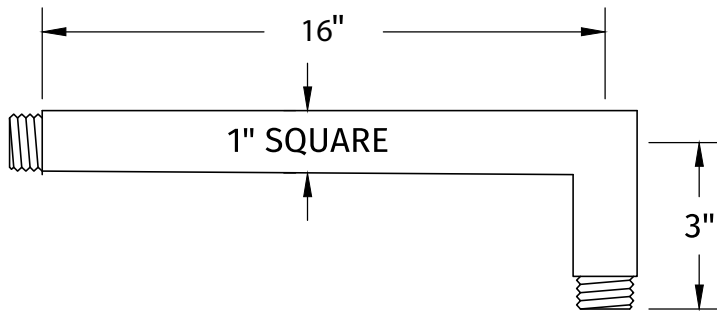

SPECIFICATION SHEET

15-1004-XXX

Square 90° bend
wall rain arm

THERMASOL®

Steam & Showering Systems

- Solid brass construction
- Includes decorative brass escutcheon
- 1/2" NPT

AVAILABLE FINISHES:

ORB: Oil Rubbed Bronze, PC: Polished Chrome,
PN: Polished Nickel, SN: Satin Nickel, MB: Matte Black