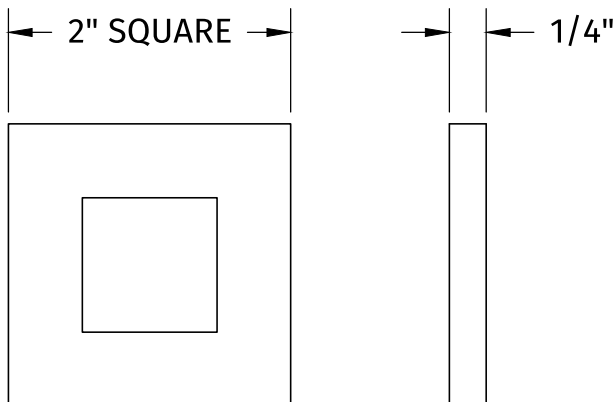

SPECIFICATION SHEET

15-1004-XXX

Square 90° bend
wall rain arm

THERMASOL®

Steam & Showering Systems

- Solid brass construction
- Includes decorative brass escutcheon
- 1/2" NPT

AVAILABLE FINISHES:

ORB: Oil Rubbed Bronze, PC: Polished Chrome,
PN: Polished Nickel, SN: Satin Nickel, MB: Matte Black