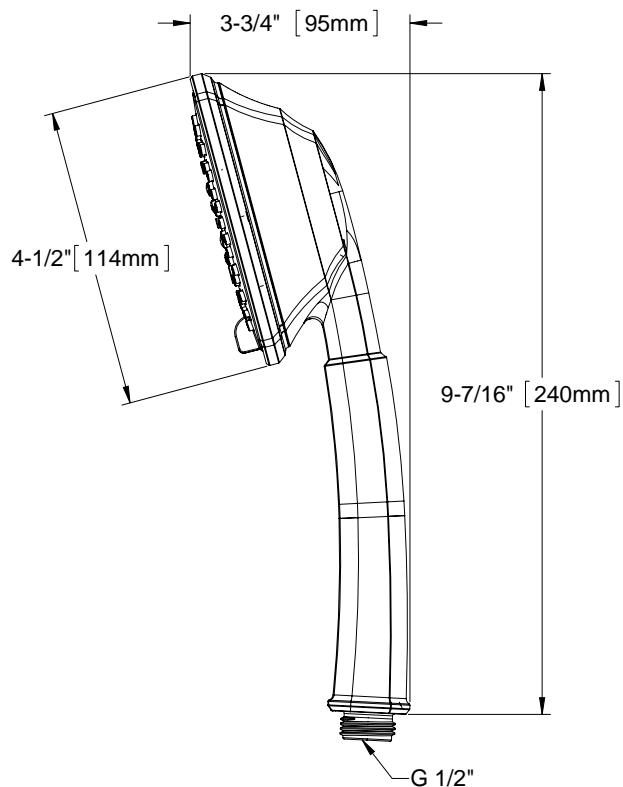

PRODUCT SPECIFICATION

The multi-spray handshower shall have a maximum flow rate of 2.5 gpm (9.5 lpm). Product shall have a 4-1/2" handshower and a 4" diameter spray face. Product shall have 5 multifunction spray modes. Spray modes shall be spray, spray and massage combo, massage, mist and pause. Product shall have rubber nozzles to prevent limescale build up. Product shall be TOTO Model TS301F55# ____.

TS301F55: Traditional Collection Series B Multi-Spray Handshower 4-1/2"

Please note the following components are sold separately:

TS101R
Wall Outlet

TS101S
Shower Arm Mount

TS101V
Handshower Wall-Mount

TS101W60
Shower Hose 60"

TS301F55

Traditional Collection Series B Multi-Spray Handshower

SPECIFICATIONS

- Warranty: Lifetime Limited Warranty (Residential Use)
One Year (Commercial Use)
- Material: Plastics
- Shipping Weight: 1.0 lbs.
- Shipping Dimensions: 4"L x 4-1/4"W x 11-1/4"H
- Maximum Flow Rate: 2.5 gpm (9.5 lpm)

INSTALLATION NOTES

OPTIONAL HANDSHOWER COMPONENTS:

- TS101R: Wall Outlet
- TS101S: Shower Arm Mount
- TS101V: Handshower Wall-Mount
- TS101W60: Shower Hose 60"

TOTO

These dimensions and specifications are subject to change without notice