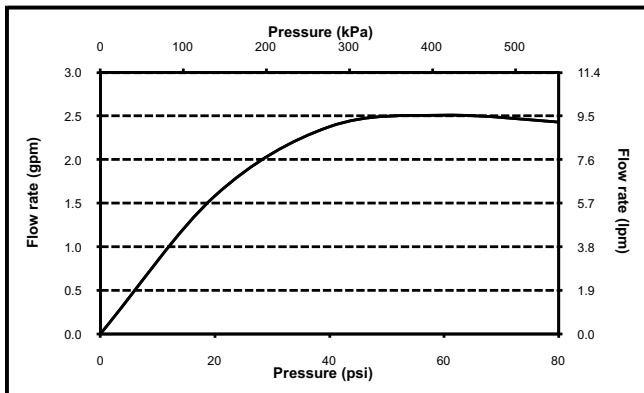

TS301F55

Traditional Collection Series B Multi-Spray Handshower

SPECIFICATIONS

- Warranty: Lifetime Limited Warranty (Residential Use)
  One Year (Commercial Use)
- Material: Plastics
- Shipping Weight: 1.0 lbs.
- Shipping Dimensions: 4"L x 4-1/4"W x 11-1/4"H
- Maximum Flow Rate: 2.5 gpm (9.5 lpm)

INSTALLATION NOTES

OPTIONAL HANDSHOWER COMPONENTS:

- TS101R: Wall Outlet
- TS101S: Shower Arm Mount
- TS101V: Handshower Wall-Mount
- TS101W60: Shower Hose 60"

TOTO

These dimensions and specifications are subject to change without notice