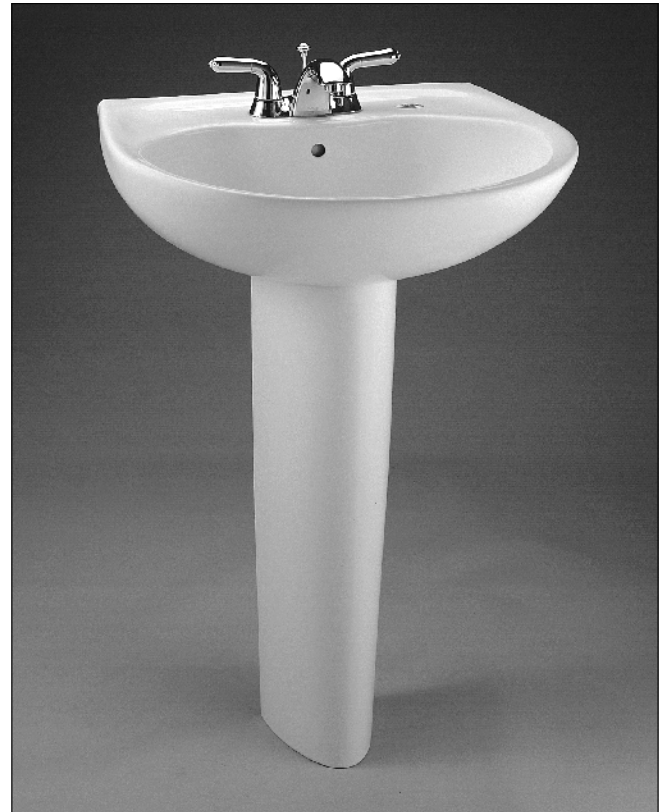

MODELS

- LPT241G
  Pedestal lavatory with single hole with CeFiONtect (#01, #03, #11, #12)
- LPT241
  Pedestal lavatory with single hole without CeFiONtect (#51 only)
- LPT241.4G
  Pedestal lavatory with 4" faucet centers with CeFiONtect (#01, #03, #11, #12)
- LPT241.4
  Pedestal lavatory with 4" faucet centers without CeFiONtect (#51 only)
- LPT241.8G
  Pedestal lavatory with 8" faucet centers with CeFiONtect (#01, #03, #11, #12)
- LPT241.8
  Pedestal lavatory with 8" faucet centers without CeFiONtect (#51 only)

Available Components:

- LT241G - Lavatory with single hole with CeFiONtect (#01, #03, #11, #12)
- LT241 - Lavatory with single hole without CeFiONtect (#51 only)
- LT241G - Lavatory with single hole with CeFiONtect (#01, #03, #11, #12)
- LT241 - Lavatory with single hole without CeFiONtect (#51 only)
- LT241.8G - Lavatory with 8" faucet centers with CeFiONtect (#01, #03, #11, #12)
- LT241.8 - Lavatory with 8" faucet centers without CeFiONtect (#51 only)
- PT243 - Pedestal only, with mounting hardware

COLORS/FINISHES

- #01 Cotton
- #03 Bone
- #11 Colonial White
- #12 Sedona Beige
- #51 Ebony (not available in CeFiONtect)

Faucet sold separately

CODES/STANDARDS

- Meets and exceeds ASME A112.19.2/CSA B45.1
- Certifications: IAPMO(cUPC), State of Massachusetts, City of Los Angeles, and others
- Code compliance: UPC, IPC, NSPC, NPC Canada, and others

PRODUCT SPECIFICATION

The lavatory shall be 22-7/8" by 19-5/8". The basin shall be 20-1/2" by 13-1/4". The lavatory shall be made of vitreous china and be 34" universal height with rear overflow. The LPT241G lavatory shall have CeFiONtect glazing. Lavatory shall be TOTO Model LPT241_____.