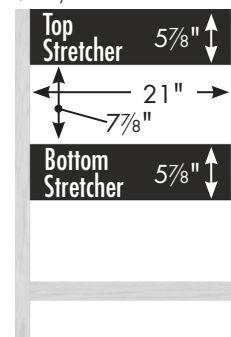

Vanity back clear openings for plumbing  
(may need to cut adjustable shelf)

## 24" Alkī Spa Vanity

24" wide  
34½" tall  
21" or 18" front-to-back