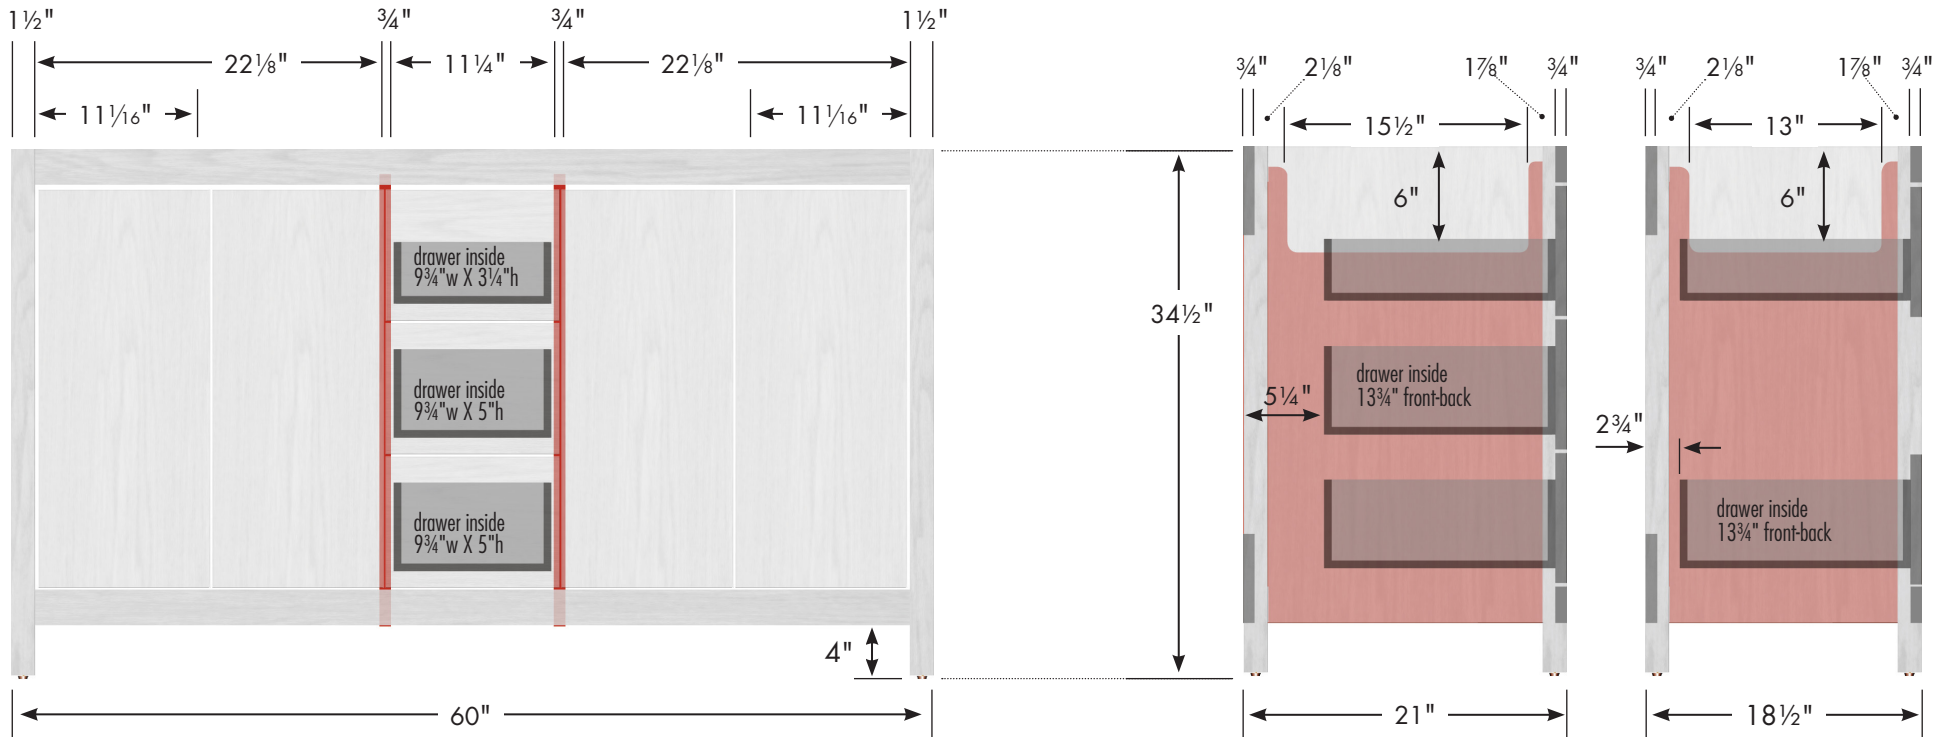

STRASSER

Specifications:

Alki View Vanity
60"w, 34½"h, double basin

Adjustable/removable shelf under basins behind doors

internal dividers

Vanity back clear openings for plumbing
(may need to cut adjustable shelf)

60" Alki View Vanity
Double Basin
60" wide
34½" tall
21" or 18½" front-to-back