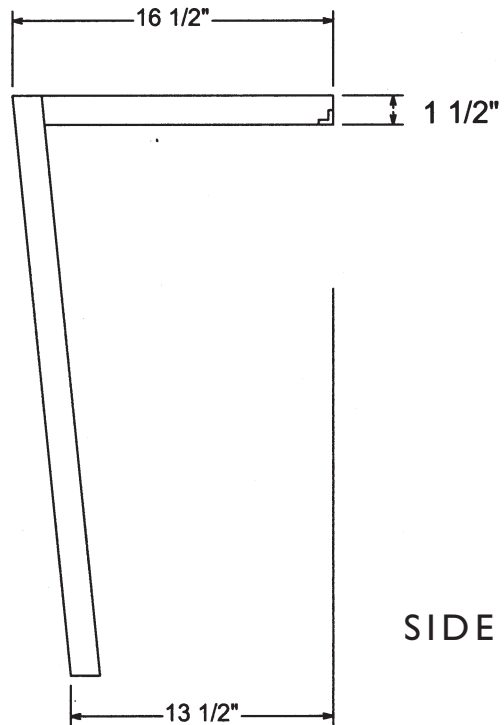

WD-05 L-SLAB PEDESTAL

© 2006 STONE FOREST, INC.

TOP VIEW

FRONT VIEW

SIDE VIEW

Hardwood with natural edge

Optional heights of 30" and 32" are available.
Specify height when ordering.

Mounting bracket included, you must have
blocking installed in the wall prior to installation.

Each L-Slab is one-of-a-kind

We recommend the use of 910VC drain lock
with this pedestal.

Approx 40 lbs