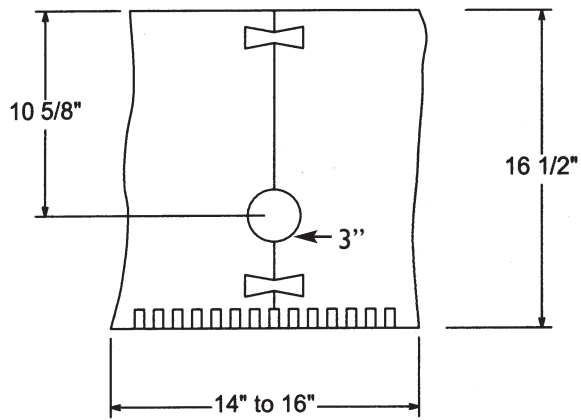

WD-05 L-SLAB PEDESTAL

© 2006 STONE FOREST, INC.

TOP VIEW

FRONT VIEW

SIDE VIEW

Hardwood with natural edge

Optional heights of 30" and 32" are available.
Specify height when ordering.

Mounting bracket included, you must have
blocking installed in the wall prior to installation.

Each L-Slab is one-of-a-kind

We recommend the use of 910VC drain lock
with this pedestal.

Approx 40 lbs