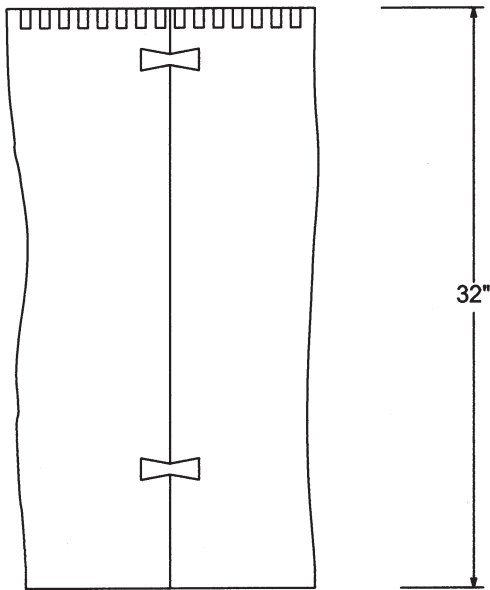

WD-05 L-SLAB PEDESTAL

© 2006 STONE FOREST, INC.

TOP VIEW

FRONT VIEW

SIDE VIEW

Hardwood with natural edge

Optional heights of 30" and 32" are available.
Specify height when ordering.

Mounting bracket included, you must have
blocking installed in the wall prior to installation.

Each L-Slab is one-of-a-kind

We recommend the use of 910VC drain lock
with this pedestal.

Approx 40 lbs