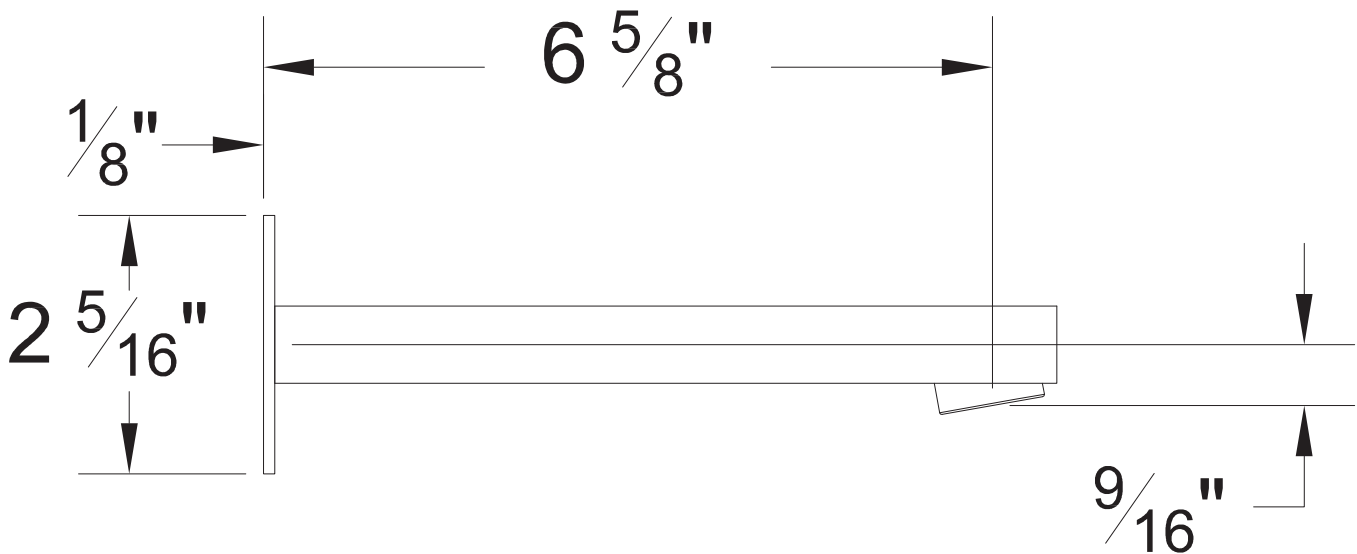

PRODUCT SPECIFICATION SHEET

**ITEM # 2818ST**  
**Tub spout**

- 1/2" female connection
- 6-5/8" overall length
- Solid brass

The measurements shown are for reference only. Products and specifications shown are subject to change without notice.