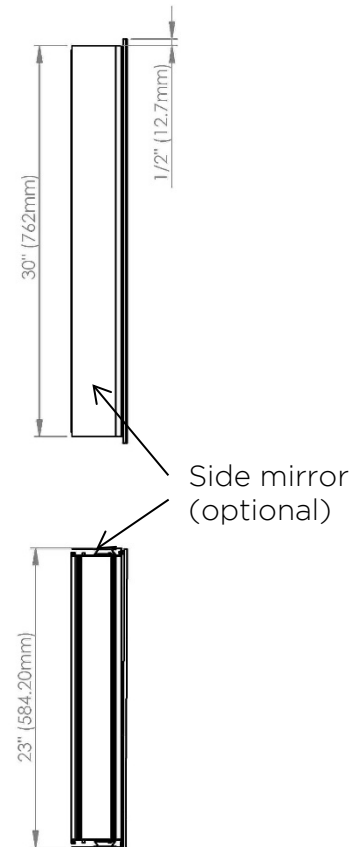

SIDLER®

Model#	10.23314.000
Model	1/23" x 31" x 4"

Including:

- Silverlasting™ double-sided mirror doors (left and right option)
- 3 Glass shelves
- Blum soft-close hinges
- Mirrored interior
- Anodized aluminum body

Recessed (Rough Opening 22 5/16" x 29 5/16")

Surface Mount

7626 Winston Street
Burnaby, BC V5A 2H4
CANADA

Phone: 604 415 2422
Toll Free: 888 415 2422
Fax: 604 415 2433

info@sidler-international.com
www.sidler-international.com