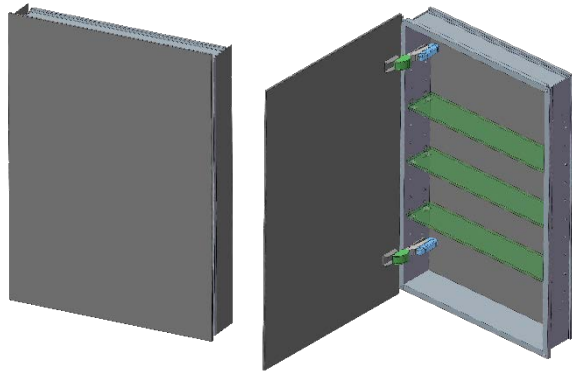

SIDLER®

Model#	10.23314.000
Model	1/23" x 31" x 4"

Including:

- Silverlasting™ double-sided mirror doors (left and right option)
- 3 Glass shelves
- Blum soft-close hinges
- Mirrored interior
- Anodized aluminum body

Recessed (Rough Opening 22 5/16" x 29 5/16")

Surface Mount

7626 Winston Street
Burnaby, BC V5A 2H4
CANADA

Phone: 604 415 2422
Toll Free: 888 415 2422
Fax: 604 415 2433

info@sidler-international.com
www.sidler-international.com