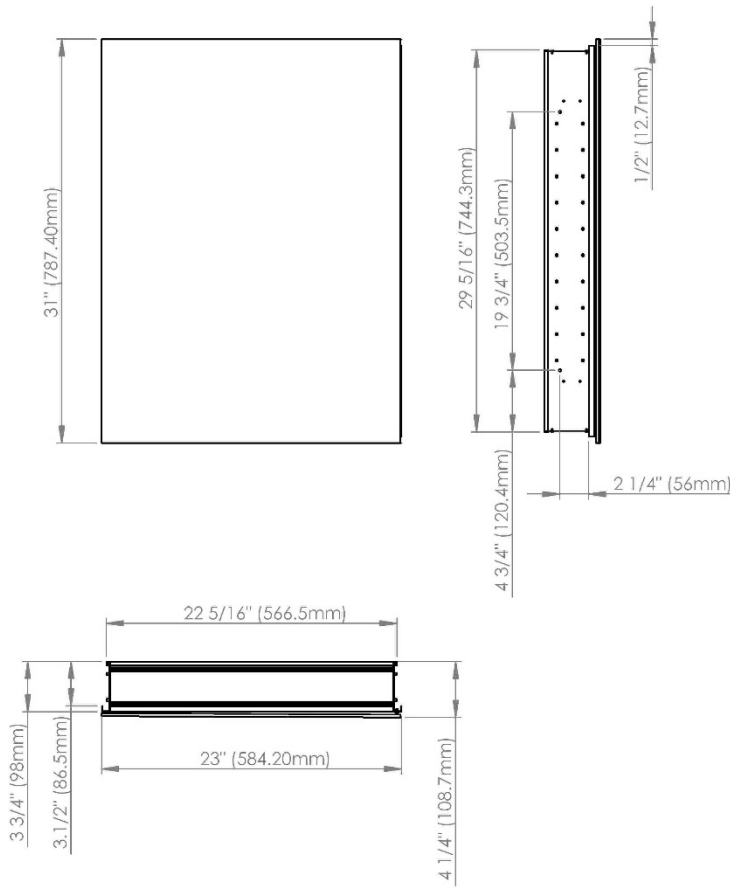

SIDLER®

Model#	10.23314.000
Model	1/23" x 31" x 4"

Including:

- Silverlasting™ double-sided mirror doors (left and right option)
- 3 Glass shelves
- Blum soft-close hinges
- Mirrored interior
- Anodized aluminum body

Recessed (Rough Opening 22 5/16" x 29 5/16")

Surface Mount

7626 Winston Street
Burnaby, BC V5A 2H4
CANADA

Phone: 604 415 2422
Toll Free: 888 415 2422
Fax: 604 415 2433

info@sidler-international.com
www.sidler-international.com