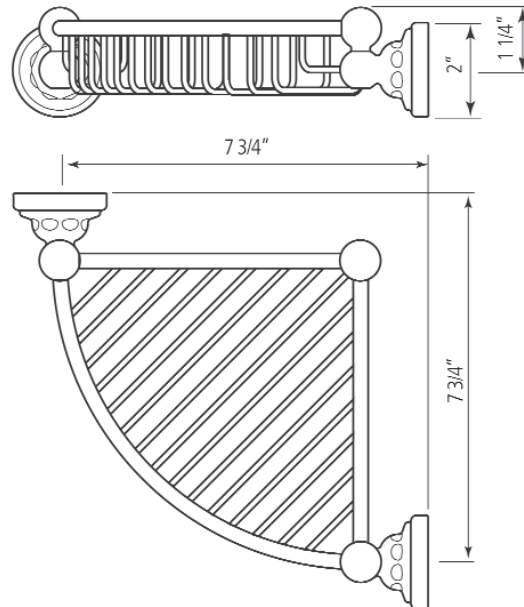

For warranty or additional information, contact:

U.S.A.
houseofrohl.com/support
1-800-777-9762

QUEBEC / MARITIMES / WESTERN CANADA
QUÉBEC / MARITIMES / OUEST CANADIEN
QUEBEC / MARITIMOS / CANADA OCCIDENTAL
houseofrohl.ca/support
1-866-473-8442

ONTARIO
houseofrohl.ca/support
1-800-287-5354