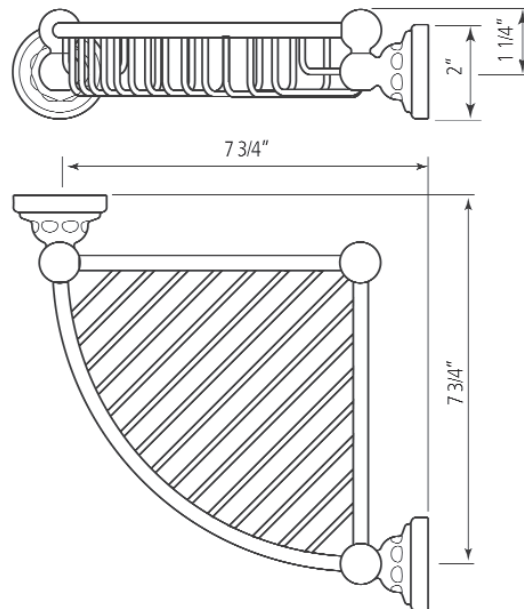

For warranty or additional information, contact:

U.S.A.
houseofrohl.com/support
1-800-777-9762

QUEBEC / MARITIMES / WESTERN CANADA
QUÉBEC / MARITIMES / OUEST CANADIEN
QUEBEC / MARITIMOS / CANADA OCCIDENTAL
houseofrohl.ca/support
1-866-473-8442

ONTARIO
houseofrohl.ca/support
1-800-287-5354