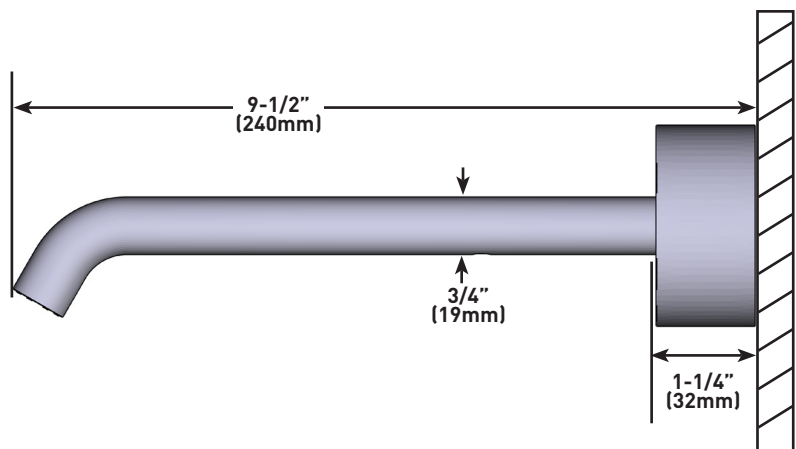

For warranty or additional information, contact:

US Customers

U.S.A.
houseofrohl.com/support
1-800-777-9762

QUEBEC / MARITIMES / WESTERN CANADA
QUÉBEC / MARITIMES / OUEST CANADIEN
QUEBEC / MARITIMOS / CANADA OCCIDENTAL
houseofrohl.ca/support
1-866-473-8442

Canadian Customers

ONTARIO
houseofrohl.ca/support
1-800-287-5354