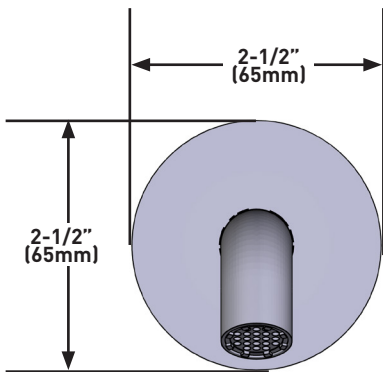

For warranty or additional information, contact:

US Customers

U.S.A.
houseofrohl.com/support
1-800-777-9762

QUEBEC / MARITIMES / WESTERN CANADA
QUÉBEC / MARITIMES / OUEST CANADIEN
QUEBEC / MARITIMOS / CANADA OCCIDENTAL
houseofrohl.ca/support
1-866-473-8442

Canadian Customers

ONTARIO
houseofrohl.ca/support
1-800-287-5354