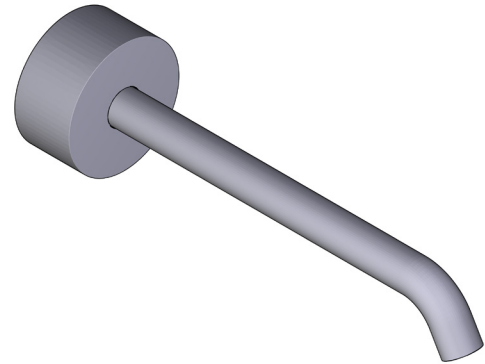

SPÉCIFICATIONS

DESCRIPTION

- Entrée d'eau femelle de 1/2 po
- Complète la collection Amahle^{MC}

DÉBITS DISPONIBLES

- 6 GPM at 60 PSI

CERTIFICATIONS

- ASME A112.18.1; CSA B125.1

GARANTIE

- La plupart des produits ou pièces comprend des «garanties limitées» contre les défauts de fabrication. Pour les clients des États-Unis : veuillez consulter houseofrohl.com/support; Pour les clients du Canada : veuillez consulter houseofrohl.ca/support pour connaître les conditions complètes de la garantie des produits et finis.

Bec de baignoire mural Amahle^{MC}

MODÈLES : AM16W1

UPC®