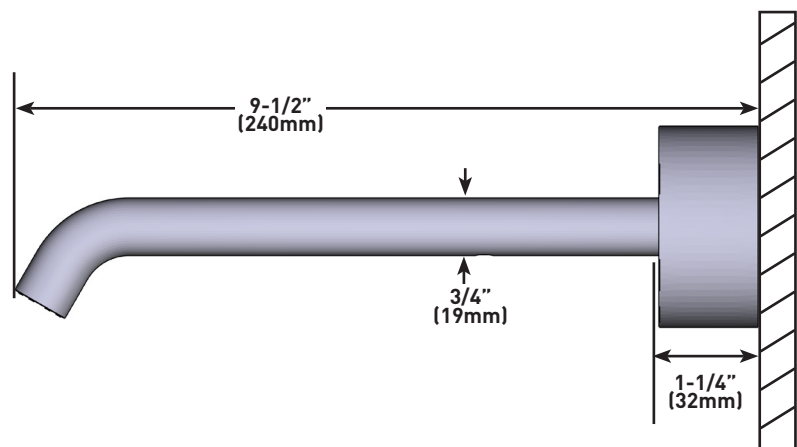

For warranty or additional information, contact:

US Customers

U.S.A.
houseofrohl.com/support
1-800-777-9762

Canadian Customers

QUEBEC / MARITIMES / WESTERN CANADA
QUÉBEC / MARITIMES / OUEST CANADIEN
QUEBEC / MARITIMOS / CANADA OCCIDENTAL
houseofrohl.ca/support
1-866-473-8442

ONTARIO
houseofrohl.ca/support
1-800-287-5354