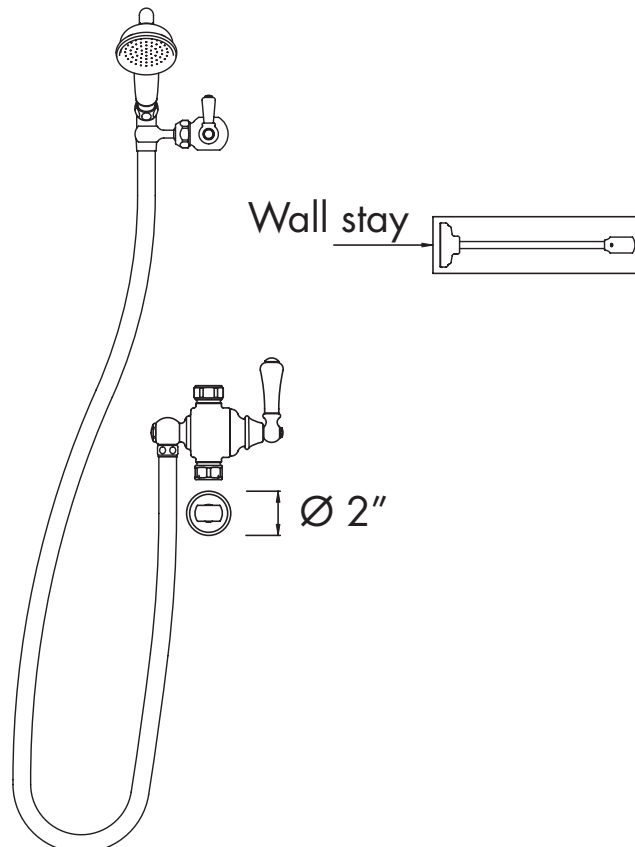

## GEORGIAN ERA RISER DIVERTER WITH HANDSHOWER, HOSE AND PARKING BRACKET

ROHL Perrin & Rowe® Bath

#### FEATURES

- For use with Georgian Era exposed thermostatic mixer, thermostatic outlet and riser
- 59" flexible metal hose

## U.5783 Spare Parts