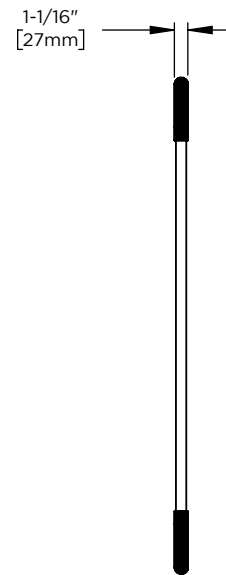

Features

- Mirror with hand finished metal frame
- Can be mounted in portrait or landscape orientation

Materials & Construction

- Metal frame with stainless steel accents
- Structural MDF backing
- Includes all required mounting hardware

Options

- Available in:
 CM2440M8788, Aged Brass with Antique Bronze
 CM2440M6968, Brushed Pewter with Iron Black
- Compliments Craft Series designs and finishes

Dimensions

Width: 24"

Height: 40"

Model Number Key

PRODUCT LINE	CATEGORY	WIDTH	HEIGHT	STYLE	FINISH OPTIONS
C = Craft Series	M = Mirror	24"	40"	M = Mixed Metal	(See above)

Mixed Metal Mirror CM2440M