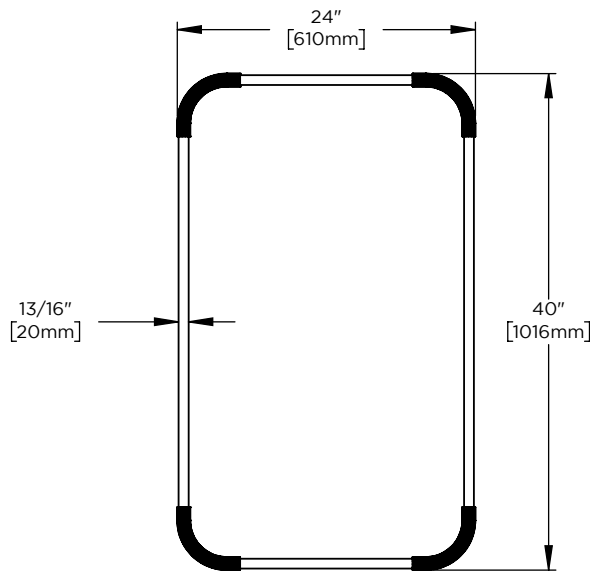

Features

- Mirror with hand finished metal frame
- Can be mounted in portrait or landscape orientation

Materials & Construction

- Metal frame with stainless steel accents
- Structural MDF backing
- Includes all required mounting hardware

Options

- Available in:
 CM2440M8788, Aged Brass with Antique Bronze
 CM2440M6968, Brushed Pewter with Iron Black
- Compliments Craft Series designs and finishes

Dimensions

Width: 24"

Height: 40"

Model Number Key

PRODUCT LINE	CATEGORY	WIDTH	HEIGHT	STYLE	FINISH OPTIONS
C = Craft Series	M = Mirror	24"	40"	M = Mixed Metal	(See above)

Mixed Metal Mirror CM2440M