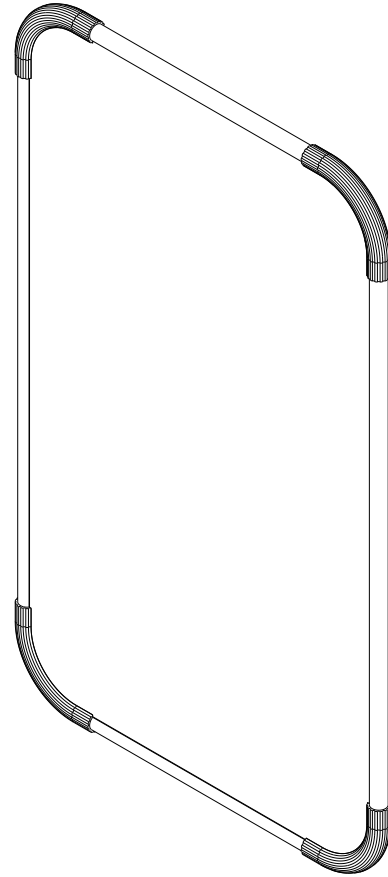

Features

- Mirror with hand finished metal frame
- Can be mounted in portrait or landscape orientation

Materials & Construction

- Metal frame with stainless steel accents
- Structural MDF backing
- Includes all required mounting hardware

Options

- Available in:
 CM2440M8788, Aged Brass with Antique Bronze
 CM2440M6968, Brushed Pewter with Iron Black
- Compliments Craft Series designs and finishes

Dimensions

Width: 24"

Height: 40"

Model Number Key

PRODUCT LINE	CATEGORY	WIDTH	HEIGHT	STYLE	FINISH OPTIONS
C = Craft Series	M = Mirror	24"	40"	M = Mixed Metal	(See above)

Mixed Metal Mirror CM2440M