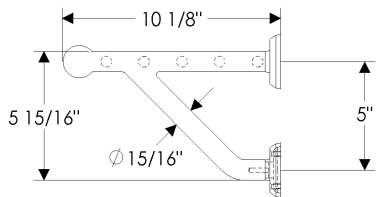

- All finishes are priced the same.
- Combinations are shown with E417 Round Escutcheons for illustration purposes only. Refer to Section B for escutcheon styles and specifications.
- Specify escutcheon style, metal, patina, bar length, and leather or texture.

**TRK Towel Rack**

**TRK Towel Rack**

24" bars (available up to 32" bars)

with <b>E101 Round Designer</b> Escutcheon*	
3 1/2" .....	\$ 1874.00
with <b>E103 Square Designer</b> Escutcheon*	
3" x 3" .....	\$ 1762.00
with <b>E201 Round Metro</b> Escutcheon	
2 1/4" .....	\$ 1100.00
with <b>E202 Round Metro</b> Escutcheon	
3 1/2" .....	\$ 1193.00
with <b>E204 Square Metro</b> Escutcheon	
2 1/4" x 2 1/4" .....	\$ 1108.00
with <b>E205 Metro</b> Escutcheon	
2 1/4" x 3 1/4" .....	\$ 1133.00
with <b>E300 Stepped</b> Escutcheon	
2 1/2" x 3 3/4" .....	\$ 1117.00
with <b>E400 Rectangular</b> Escutcheon	
2 1/2" x 3 3/4" .....	\$ 1117.00
with <b>E415 Diamond</b> Escutcheon	
3 9/16" x 3 9/16" .....	\$ 1108.00
with <b>E416 Square</b> Escutcheon	
2 5/8" x 2 5/8" .....	\$ 1108.00
with <b>E417 Round</b> Escutcheon	
2 1/2" .....	\$ 1100.00
with <b>E418 Round</b> Escutcheon	
3 1/4" .....	\$ 1146.00
with <b>E500 Curved</b> Escutcheon	
2 1/2" x 3 3/4" .....	\$ 1117.00
with <b>E589 Round Maddox</b> Escutcheon	
3 1/8" .....	\$ 1297.00
with <b>E700 Arched</b> Escutcheon	
2 1/2" x 3 3/4" .....	\$ 1117.00
with <b>E10820 Round Briggs</b> Escutcheon	
2 1/2" .....	\$ 1100.00
with <b>E30802 Round Bordeaux</b> Escutcheon	
2 1/2" .....	\$ 1297.00
with <b>E30803 Round Bordeaux</b> Escutcheon	
3 1/4" .....	\$ 1297.00

Note: TRK Towel Rack is not compatible with E005, E414, E501, and E701 escutcheons.

- For lengths over 28" and up to 32" add \$26.00 list per inch.

\* Requires leather or texture choice.