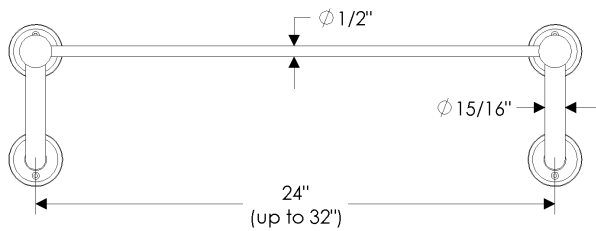

- All finishes are priced the same.
- Combinations are shown with E417 Round Escutcheons for illustration purposes only. Refer to Section B for escutcheon styles and specifications.
- Specify escutcheon style, metal, patina, bar length, and leather or texture.

**TRK Towel Rack**

**TRK Towel Rack**

24" bars (available up to 32" bars)

with <b>E101 Round Designer</b> Escutcheon*	
3 1/2" .....	\$ 1874.00
with <b>E103 Square Designer</b> Escutcheon*	
3" x 3" .....	\$ 1762.00
with <b>E201 Round Metro</b> Escutcheon	
2 1/4" .....	\$ 1100.00
with <b>E202 Round Metro</b> Escutcheon	
3 1/2" .....	\$ 1193.00
with <b>E204 Square Metro</b> Escutcheon	
2 1/4" x 2 1/4" .....	\$ 1108.00
with <b>E205 Metro</b> Escutcheon	
2 1/4" x 3 1/4" .....	\$ 1133.00
with <b>E300 Stepped</b> Escutcheon	
2 1/2" x 3 3/4" .....	\$ 1117.00
with <b>E400 Rectangular</b> Escutcheon	
2 1/2" x 3 3/4" .....	\$ 1117.00
with <b>E415 Diamond</b> Escutcheon	
3 9/16" x 3 9/16" .....	\$ 1108.00
with <b>E416 Square</b> Escutcheon	
2 5/8" x 2 5/8" .....	\$ 1108.00
with <b>E417 Round</b> Escutcheon	
2 1/2" .....	\$ 1100.00
with <b>E418 Round</b> Escutcheon	
3 1/4" .....	\$ 1146.00
with <b>E500 Curved</b> Escutcheon	
2 1/2" x 3 3/4" .....	\$ 1117.00
with <b>E589 Round Maddox</b> Escutcheon	
3 1/8" .....	\$ 1297.00
with <b>E700 Arched</b> Escutcheon	
2 1/2" x 3 3/4" .....	\$ 1117.00
with <b>E10820 Round Briggs</b> Escutcheon	
2 1/2" .....	\$ 1100.00
with <b>E30802 Round Bordeaux</b> Escutcheon	
2 1/2" .....	\$ 1297.00
with <b>E30803 Round Bordeaux</b> Escutcheon	
3 1/4" .....	\$ 1297.00

Note: TRK Towel Rack is not compatible with E005, E414, E501, and E701 escutcheons.

- For lengths over 28" and up to 32" add \$26.00 list per inch.

\* Requires leather or texture choice.