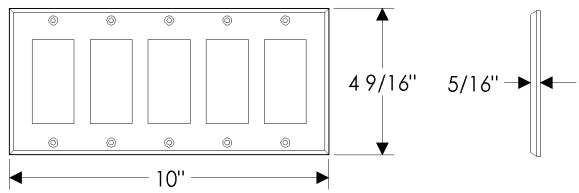

DSP6 Decora Style Switch
and Receptacle Cover
11 7/8" x 4 9/16"