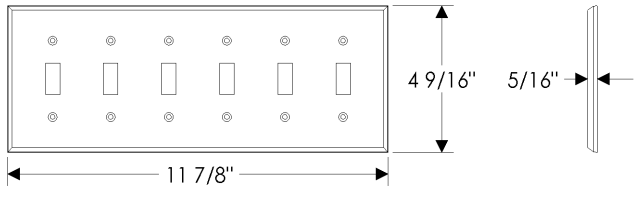

PURE HARDWARE SERIES

- All products cast of CuVerro® antimicrobial copper materials. Visit www.antimicrobialbronze.com for more info.
- All finishes are priced the same.
- Specify metal and finish.
- Call us directly to discuss your individual project details. 888-788-2013

Switch Covers

SP5 Switch Cover
10" x 4 9/16"

SP6 Switch Cover
11 7/8" x 4 9/16"