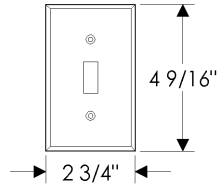

PURE HARDWARE SERIES

- All products cast of CuVerro® antimicrobial copper materials. Visit www.antimicrobialbronze.com for more info.
- All finishes are priced the same.
- Specify metal and finish.
- Call us directly to discuss your individual project details. 888-788-2013

Switch Covers

SP1 Switch Cover
2 3/4" x 4 9/16"