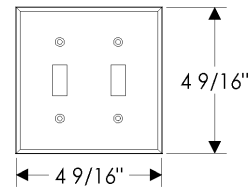

SP2 Switch Cover
4 9/16" x 4 9/16"