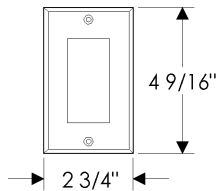

Outlet/Switch Covers

DSP1 Decora Style Switch and Receptacle Cover
2 3/4" x 4 9/16"

DSP2 Decora Style Switch and Receptacle Cover
4 9/16" x 4 9/16"

DSP3 Decora Style Switch and Receptacle Cover
6 7/16" x 4 9/16"