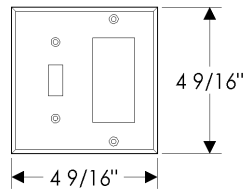

SPDSP2 Combination Switch
and Decora Style Cover
4 9/16" x 4 9/16"