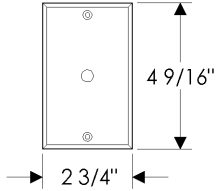

Outlet Covers

OP1 Outlet Cover
2 3/4" x 4 9/16"

OP2 Outlet Cover
4 9/16" x 4 9/16"

PURE HARDWARE SERIES

- All products cast of CuVerro® antimicrobial copper materials. Visit www.antimicrobialbronze.com for more info.
- All finishes are priced the same.
- Specify metal and finish.
- Call us directly to discuss your individual project details. 888-788-2013

Miscellaneous Covers

SP1-CABLE Cable Cover
2 3/4" x 4 9/16"

SPOP2 Combination Switch
and Outlet Cover
4 9/16" x 4 9/16"

SPDSP2 Combination Switch
and Decora Style Cover
4 9/16" x 4 9/16"