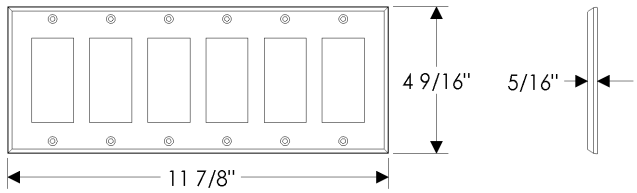

PURE HARDWARE SERIES

---

1. All products cast of CuVerro® antimicrobial copper materials. Visit www.antimicrobialbronze.com for more info.
   - All finishes are priced the same.
   - Specify metal and finish.
   - Call us directly to discuss your individual project details. 888-788-2013
2. ---

Outlet/Switch Covers

DSP5 Decora Style Switch
and Receptacle Cover
10" x 4 9/16"

DSP6 Decora Style Switch
and Receptacle Cover
11 7/8" x 4 9/16"