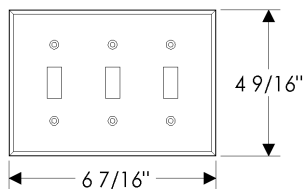

SP3 Switch Cover
6 7/16" x 4 9/16"