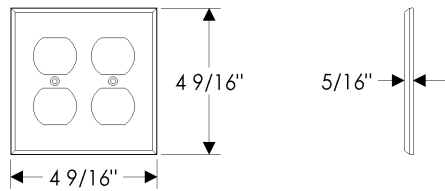

OP2 Outlet Cover
4 9/16" x 4 9/16"