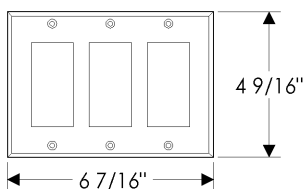

Outlet/Switch Covers

DSP1 Decora Style Switch and Receptacle Cover
2 3/4" x 4 9/16"

DSP2 Decora Style Switch and Receptacle Cover
4 9/16" x 4 9/16"

DSP3 Decora Style Switch and Receptacle Cover
6 7/16" x 4 9/16"