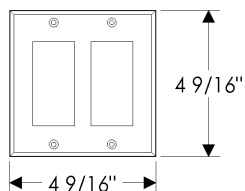

Outlet/Switch Covers

DSP1 Decora Style Switch and Receptacle Cover
2 3/4" x 4 9/16"

DSP2 Decora Style Switch and Receptacle Cover
4 9/16" x 4 9/16"

DSP3 Decora Style Switch and Receptacle Cover
6 7/16" x 4 9/16"