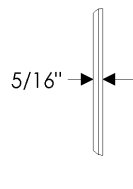

SP3 Switch Cover
6 7/16" x 4 9/16"