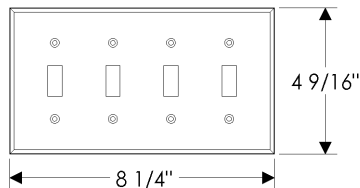

Switch Covers

SP1 Switch Cover
2 3/4" x 4 9/16"

SP2 Switch Cover
4 9/16" x 4 9/16"

SP3 Switch Cover
6 7/16" x 4 9/16"

SP4 Switch Cover
8 1/4" x 4 9/16"

PURE HARDWARE SERIES

- All products cast of CuVerro® antimicrobial copper materials. Visit www.antimicrobialbronze.com for more info.
- All finishes are priced the same.
- Specify metal and finish.
- Call us directly to discuss your individual project details. 888-788-2013