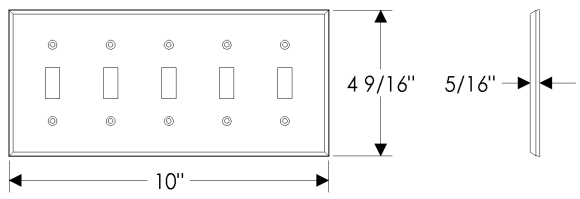

SP6 Switch Cover
11 7/8" x 4 9/16"