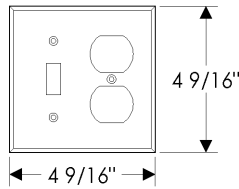

SPOP2 Combination Switch
and Outlet Cover
4 9/16" x 4 9/16"