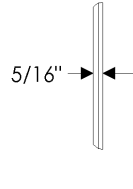

PURE HARDWARE SERIES

- All products cast of CuVerro® antimicrobial copper materials. Visit www.antimicrobialbronze.com for more info.
- All finishes are priced the same.
- Specify metal and finish.
- Call us directly to discuss your individual project details. 888-788-2013

Switch Covers

SP1 Switch Cover
2 3/4" x 4 9/16"