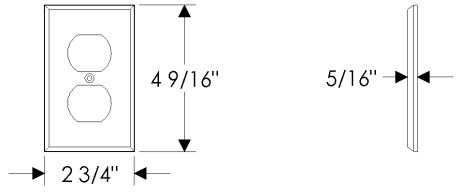

PURE HARDWARE SERIES

---

1. All products cast of CuVerro® antimicrobial copper materials. Visit www.antimicrobialbronze.com for more info.
   - All finishes are priced the same.
   - Specify metal and finish.
   - Call us directly to discuss your individual project details. 888-788-2013
2. ---

Outlet Covers

OP1 Outlet Cover
2 3/4" x 4 9/16"