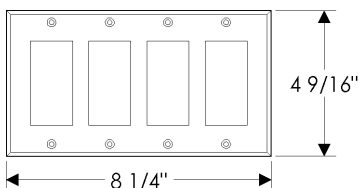

Outlet/Switch Covers

DSP1 Decora Style Switch and Receptacle Cover
2 3/4" x 4 9/16"

DSP2 Decora Style Switch and Receptacle Cover
4 9/16" x 4 9/16"

DSP3 Decora Style Switch and Receptacle Cover
6 7/16" x 4 9/16"