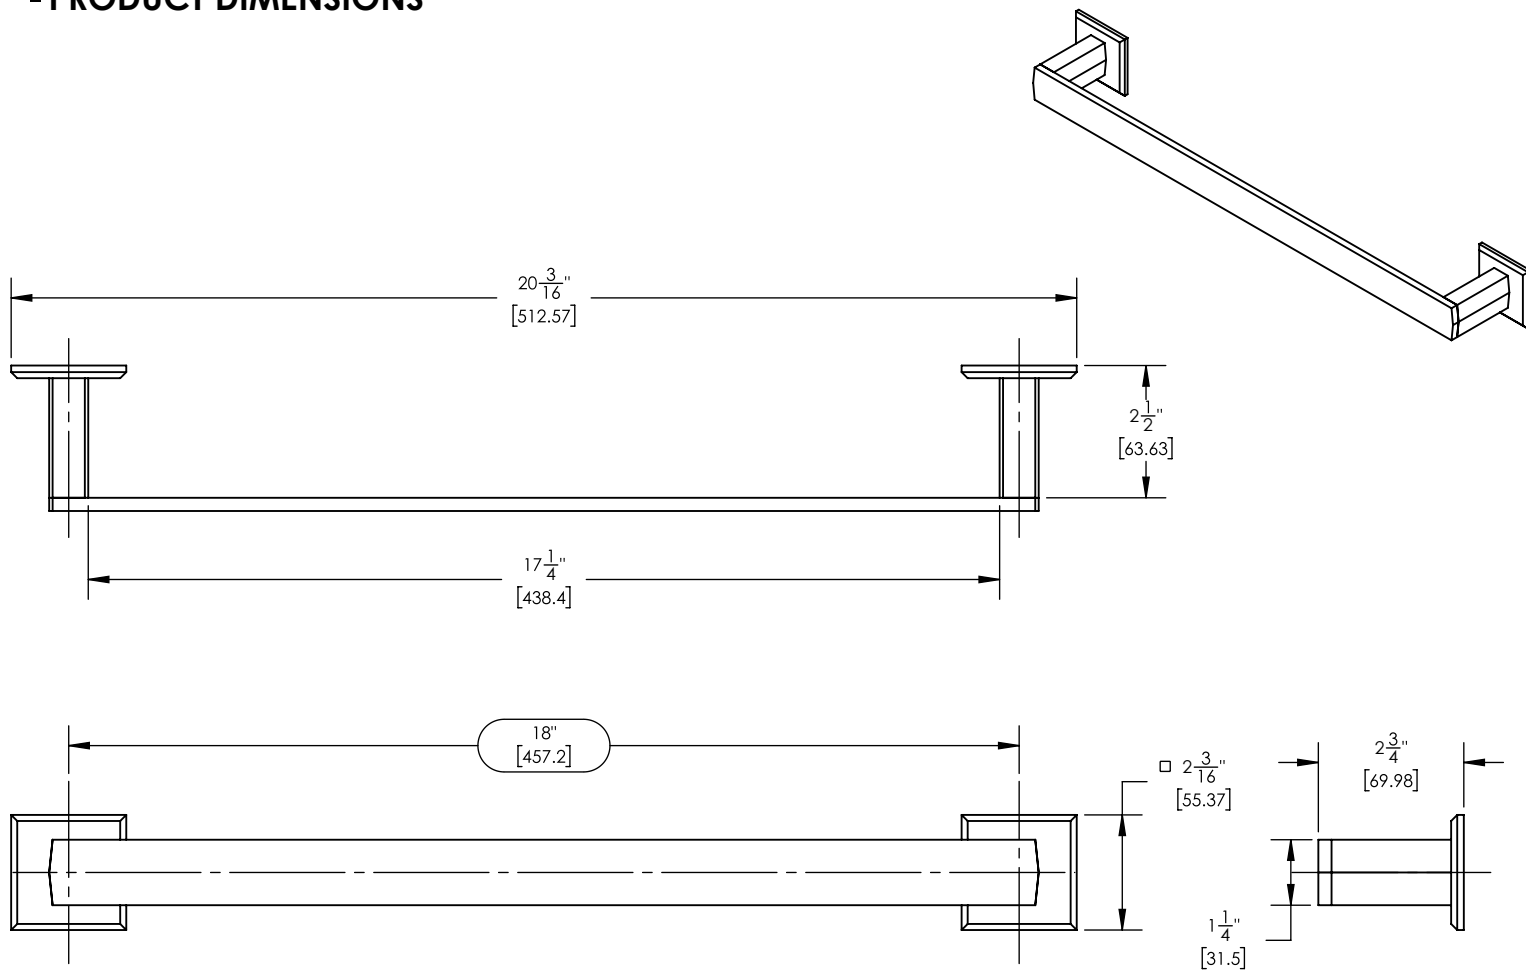

■ PRODUCT DIMENSIONS

www.phylrich.com

1261 Logan Avenue, Costa Mesa, California 92626.
Phone: 714.361.4800 Fax: 714.617.3120

CODES & STANDARDS

ASME A112.181/CSA B1251, ASME 112.18.2/CSA B125.2, ANSI NSF, CEC

WARRANTY

Mechanical Warranty: 10 Years from date of purchase.
Finish Warranty: See catalog for further information.

Rev-