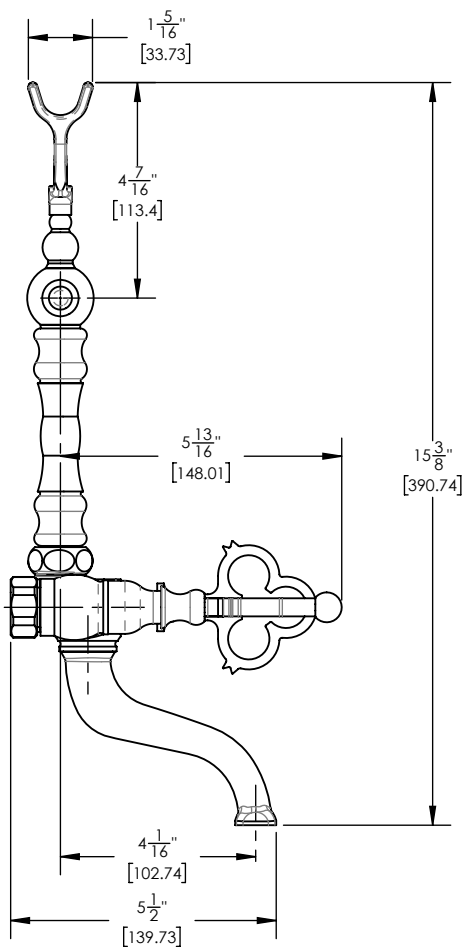

163-46

### ■ PRODUCT FEATURES

- Style: Baroque
- Collection: Couronne
- Temperature Controlled by Handle
- Handshower Hose Length: 59"
- Cross Handle

### ■ TECHNICAL DETAILS

ADA Compliance: No  
 Fitting Hole Diameter: 1 1/8"  
 Number of Holes: Two Hole  
 Number of Handles: Two  
 Handle Turn Angle: Quarter Turn  
 Installation Type: Wall Mounted  
 Primary Material: Brass  
 Valve Material: Ceramic  
 Spout Flow Restriction: Full Flow  
 Hand Shower Flow Restriction: 1.8 GPM  
 Water Pressure Maximum: 85 PSI  
 Water Pressure Minimum: 20 PSI  
 Water Pressure Recommended: 60 PSI

### ■ PRODUCT DIMENSIONS

[www.phylrich.com](http://www.phylrich.com)

1261 Logan Avenue, Costa Mesa, California 92626.  
 Phone: 714.361.4800 Fax: 714.617.3120

**CODES & STANDARDS**

ASME A112.181/ CSA B1251, ASME 112.18.2/ CSA B125.2, ANSI NSF, CEC