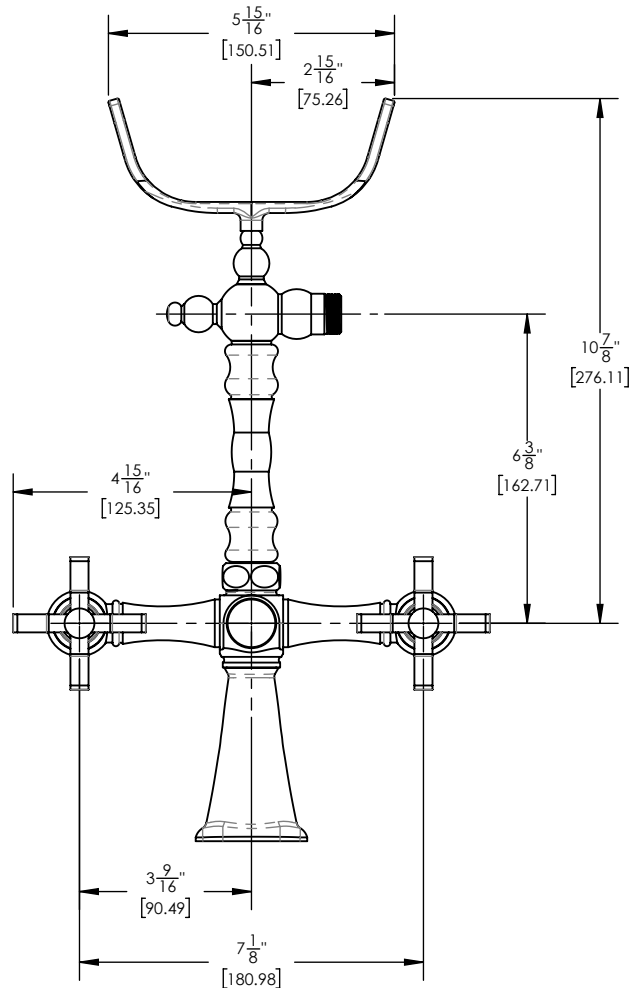

■ PRODUCT DIMENSIONS

www.phylrich.com

1261 Logan Avenue, Costa Mesa, California 92626.
Phone: 714.361.4800 Fax: 714.617.3120

CODES & STANDARDS

ASME A112.181/ CSA B1251, ASME 112.18.2/ CSA B125.2, ANSI NSF, CEC

WARRANTY

Mechanical Warranty: 10 Years from date of purchase.
Finish Warranty: See catalog for further information.

Rev-