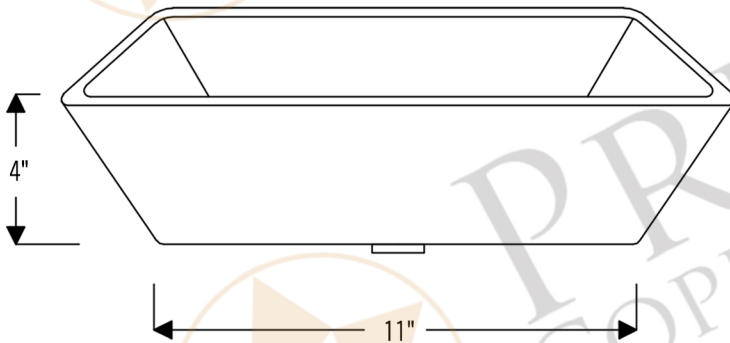

PREMIER
COPPER PRODUCTS

MODEL NUMBER: Tfvrec15en

DESCRIPTION: Terra Firma 15" Rectangle Vessel Sink

OUTER DIMENSION: 15" x 11" x 4"

BOTTOM SINK FLOOR DIMENSION: 11" x 7"

SINK HEIGHT: 4"

TEXTURE: Terra Firma

FINISH: Nickel

RIM: Hand Forged Top Rim

DRAIN OPENING: 1.5"

INSTALLATION TYPE: Vessel

THIS PRODUCT IS HAND CRAFTED, SMALL VARIANCES IN COLOR AND SIZE MAY OCCUR.
DO NOT MAKE ANY INSTALLATION CUTS UNTIL YOU RECEIVE YOUR ITEM(S).