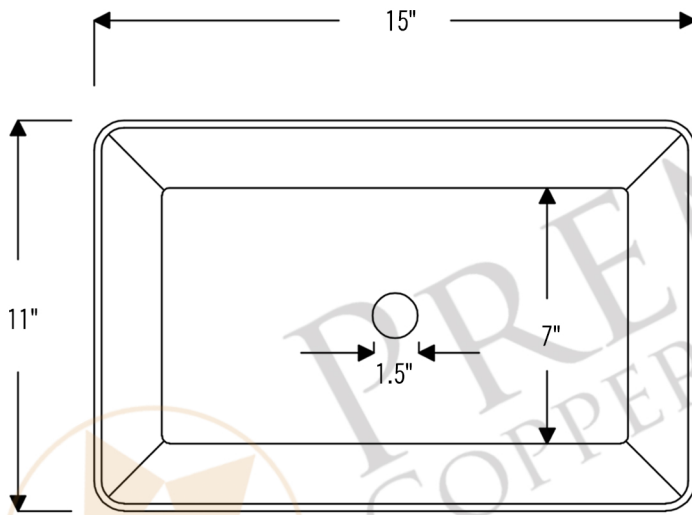

PREMIER
COPPER PRODUCTS

MODEL NUMBER: Tfvrec15en

DESCRIPTION: Terra Firma 15" Rectangle Vessel Sink

OUTER DIMENSION: 15" x 11" x 4"

BOTTOM SINK FLOOR DIMENSION: 11" x 7"

SINK HEIGHT: 4"

TEXTURE: Terra Firma

FINISH: Nickel

RIM: Hand Forged Top Rim

DRAIN OPENING: 1.5"

INSTALLATION TYPE: Vessel

THIS PRODUCT IS HAND CRAFTED, SMALL VARIANCES IN COLOR AND SIZE MAY OCCUR.
DO NOT MAKE ANY INSTALLATION CUTS UNTIL YOU RECEIVE YOUR ITEM(S).