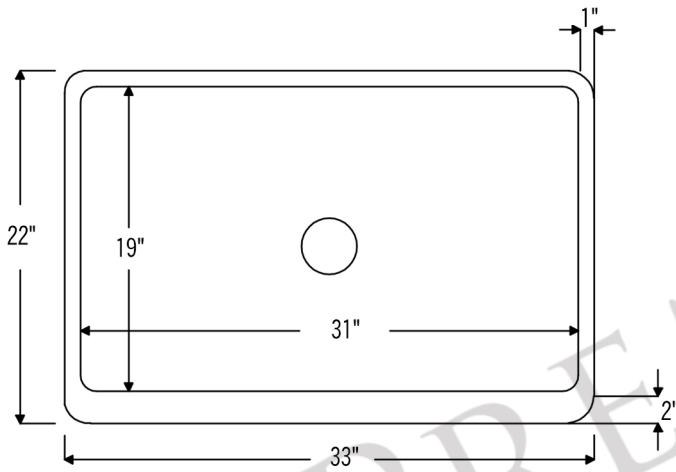

PREMIER
COPPER PRODUCTS

MODEL NUMBER: TFKASEN332210

DESCRIPTION: Terra Firma 33" Apron Front Kitchen Sink

OUTER DIMENSION: 33" x 22" x 10"

INNER DIMENSION: 31" x 19" x 10"

RIM: Back, Left, Right - 1" / Front - 2"

TEXTURE: Terra Firma

APRON HEIGHT: 10"

FINISH: Nickel

DRAIN OPENING: 3.5"

THIS PRODUCT IS HAND CRAFTED, SMALL VARIANCES IN COLOR AND SIZE MAY OCCUR.
DO NOT MAKE ANY INSTALLATION CUTS UNTIL YOU RECEIVE YOUR ITEM(S).