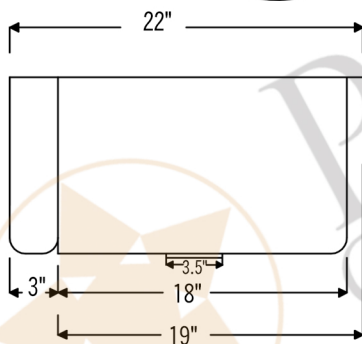

PREMIER
COPPER PRODUCTS

MODEL NUMBER: TFKASEN332210

DESCRIPTION: Terra Firma 33" Apron Front Kitchen Sink

OUTER DIMENSION: 33" x 22" x 10"

INNER DIMENSION: 31" x 19" x 10"

RIM: Back, Left, Right - 1" / Front - 2"

TEXTURE: Terra Firma

APRON HEIGHT: 10"

FINISH: Nickel

DRAIN OPENING: 3.5"

THIS PRODUCT IS HAND CRAFTED, SMALL VARIANCES IN COLOR AND SIZE MAY OCCUR.
DO NOT MAKE ANY INSTALLATION CUTS UNTIL YOU RECEIVE YOUR ITEM(S).