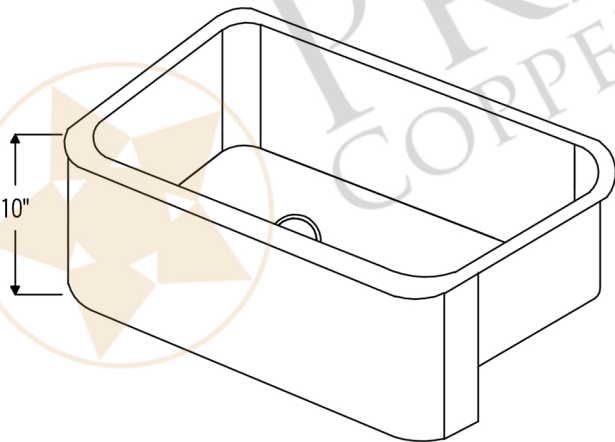

PREMIER
COPPER PRODUCTS

MODEL NUMBER: TFKASEN332210

DESCRIPTION: Terra Firma 33" Apron Front Kitchen Sink

OUTER DIMENSION: 33" x 22" x 10"

INNER DIMENSION: 31" x 19" x 10"

RIM: Back, Left, Right - 1" / Front - 2"

TEXTURE: Terra Firma

APRON HEIGHT: 10"

FINISH: Nickel

DRAIN OPENING: 3.5"

THIS PRODUCT IS HAND CRAFTED, SMALL VARIANCES IN COLOR AND SIZE MAY OCCUR.
DO NOT MAKE ANY INSTALLATION CUTS UNTIL YOU RECEIVE YOUR ITEM(S).