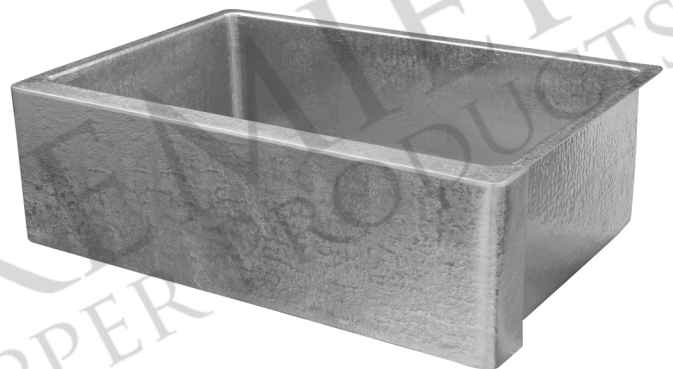

PREMIER
COPPER PRODUCTS

MODEL NUMBER: TFKASEN332210

DESCRIPTION: Terra Firma 33" Apron Front Kitchen Sink

OUTER DIMENSION: 33" x 22" x 10"

INNER DIMENSION: 31" x 19" x 10"

RIM: Back, Left, Right - 1" / Front - 2"

TEXTURE: Terra Firma

APRON HEIGHT: 10"

FINISH: Nickel

DRAIN OPENING: 3.5"

THIS PRODUCT IS HAND CRAFTED, SMALL VARIANCES IN COLOR AND SIZE MAY OCCUR.
DO NOT MAKE ANY INSTALLATION CUTS UNTIL YOU RECEIVE YOUR ITEM(S).